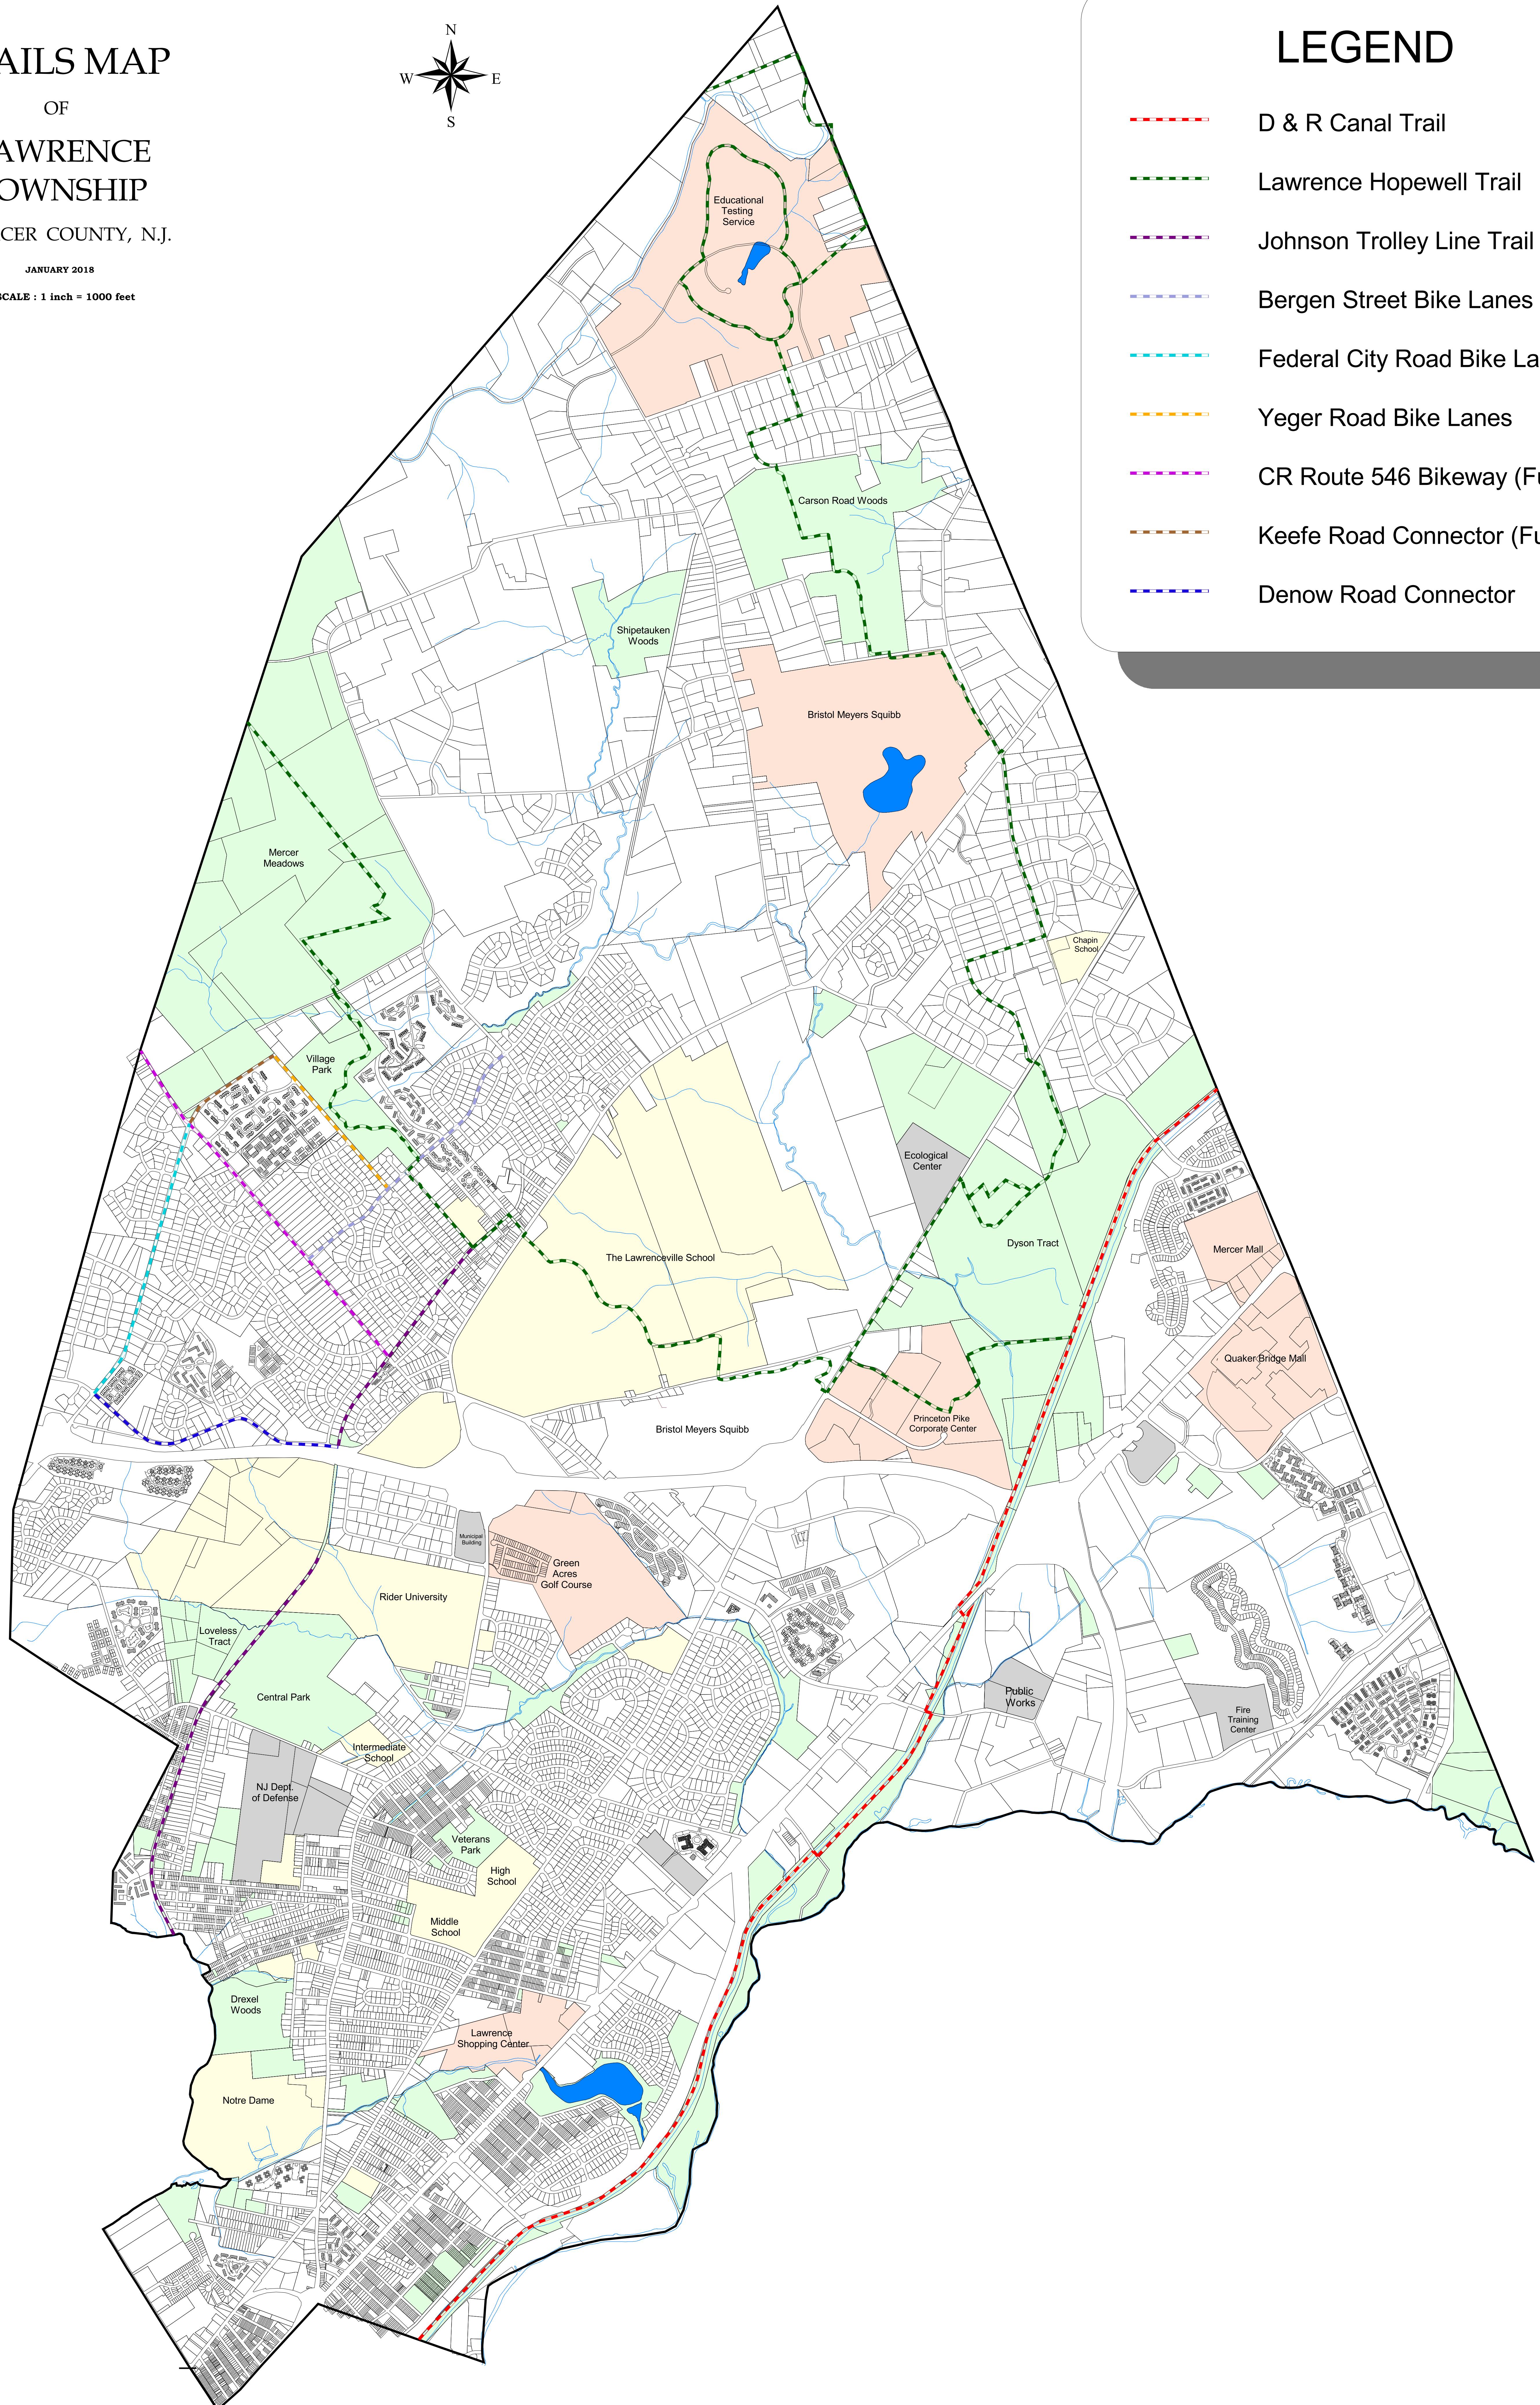

TRAILS MAP
OF
LAWRENCE
TOWNSHIP
MERCER COUNTY, N.J.

JANUARY 2018
SCALE : 1 inch = 1000 feet

LEGEND

-  D & R Canal Trail
-  Lawrence Hopewell Trail
-  Johnson Trolley Line Trail
-  Bergen Street Bike Lanes
-  Federal City Road Bike Lanes
-  Yeger Road Bike Lanes
-  CR Route 546 Bikeway (Future)
-  Keefe Road Connector (Future)
-  Denow Road Connector