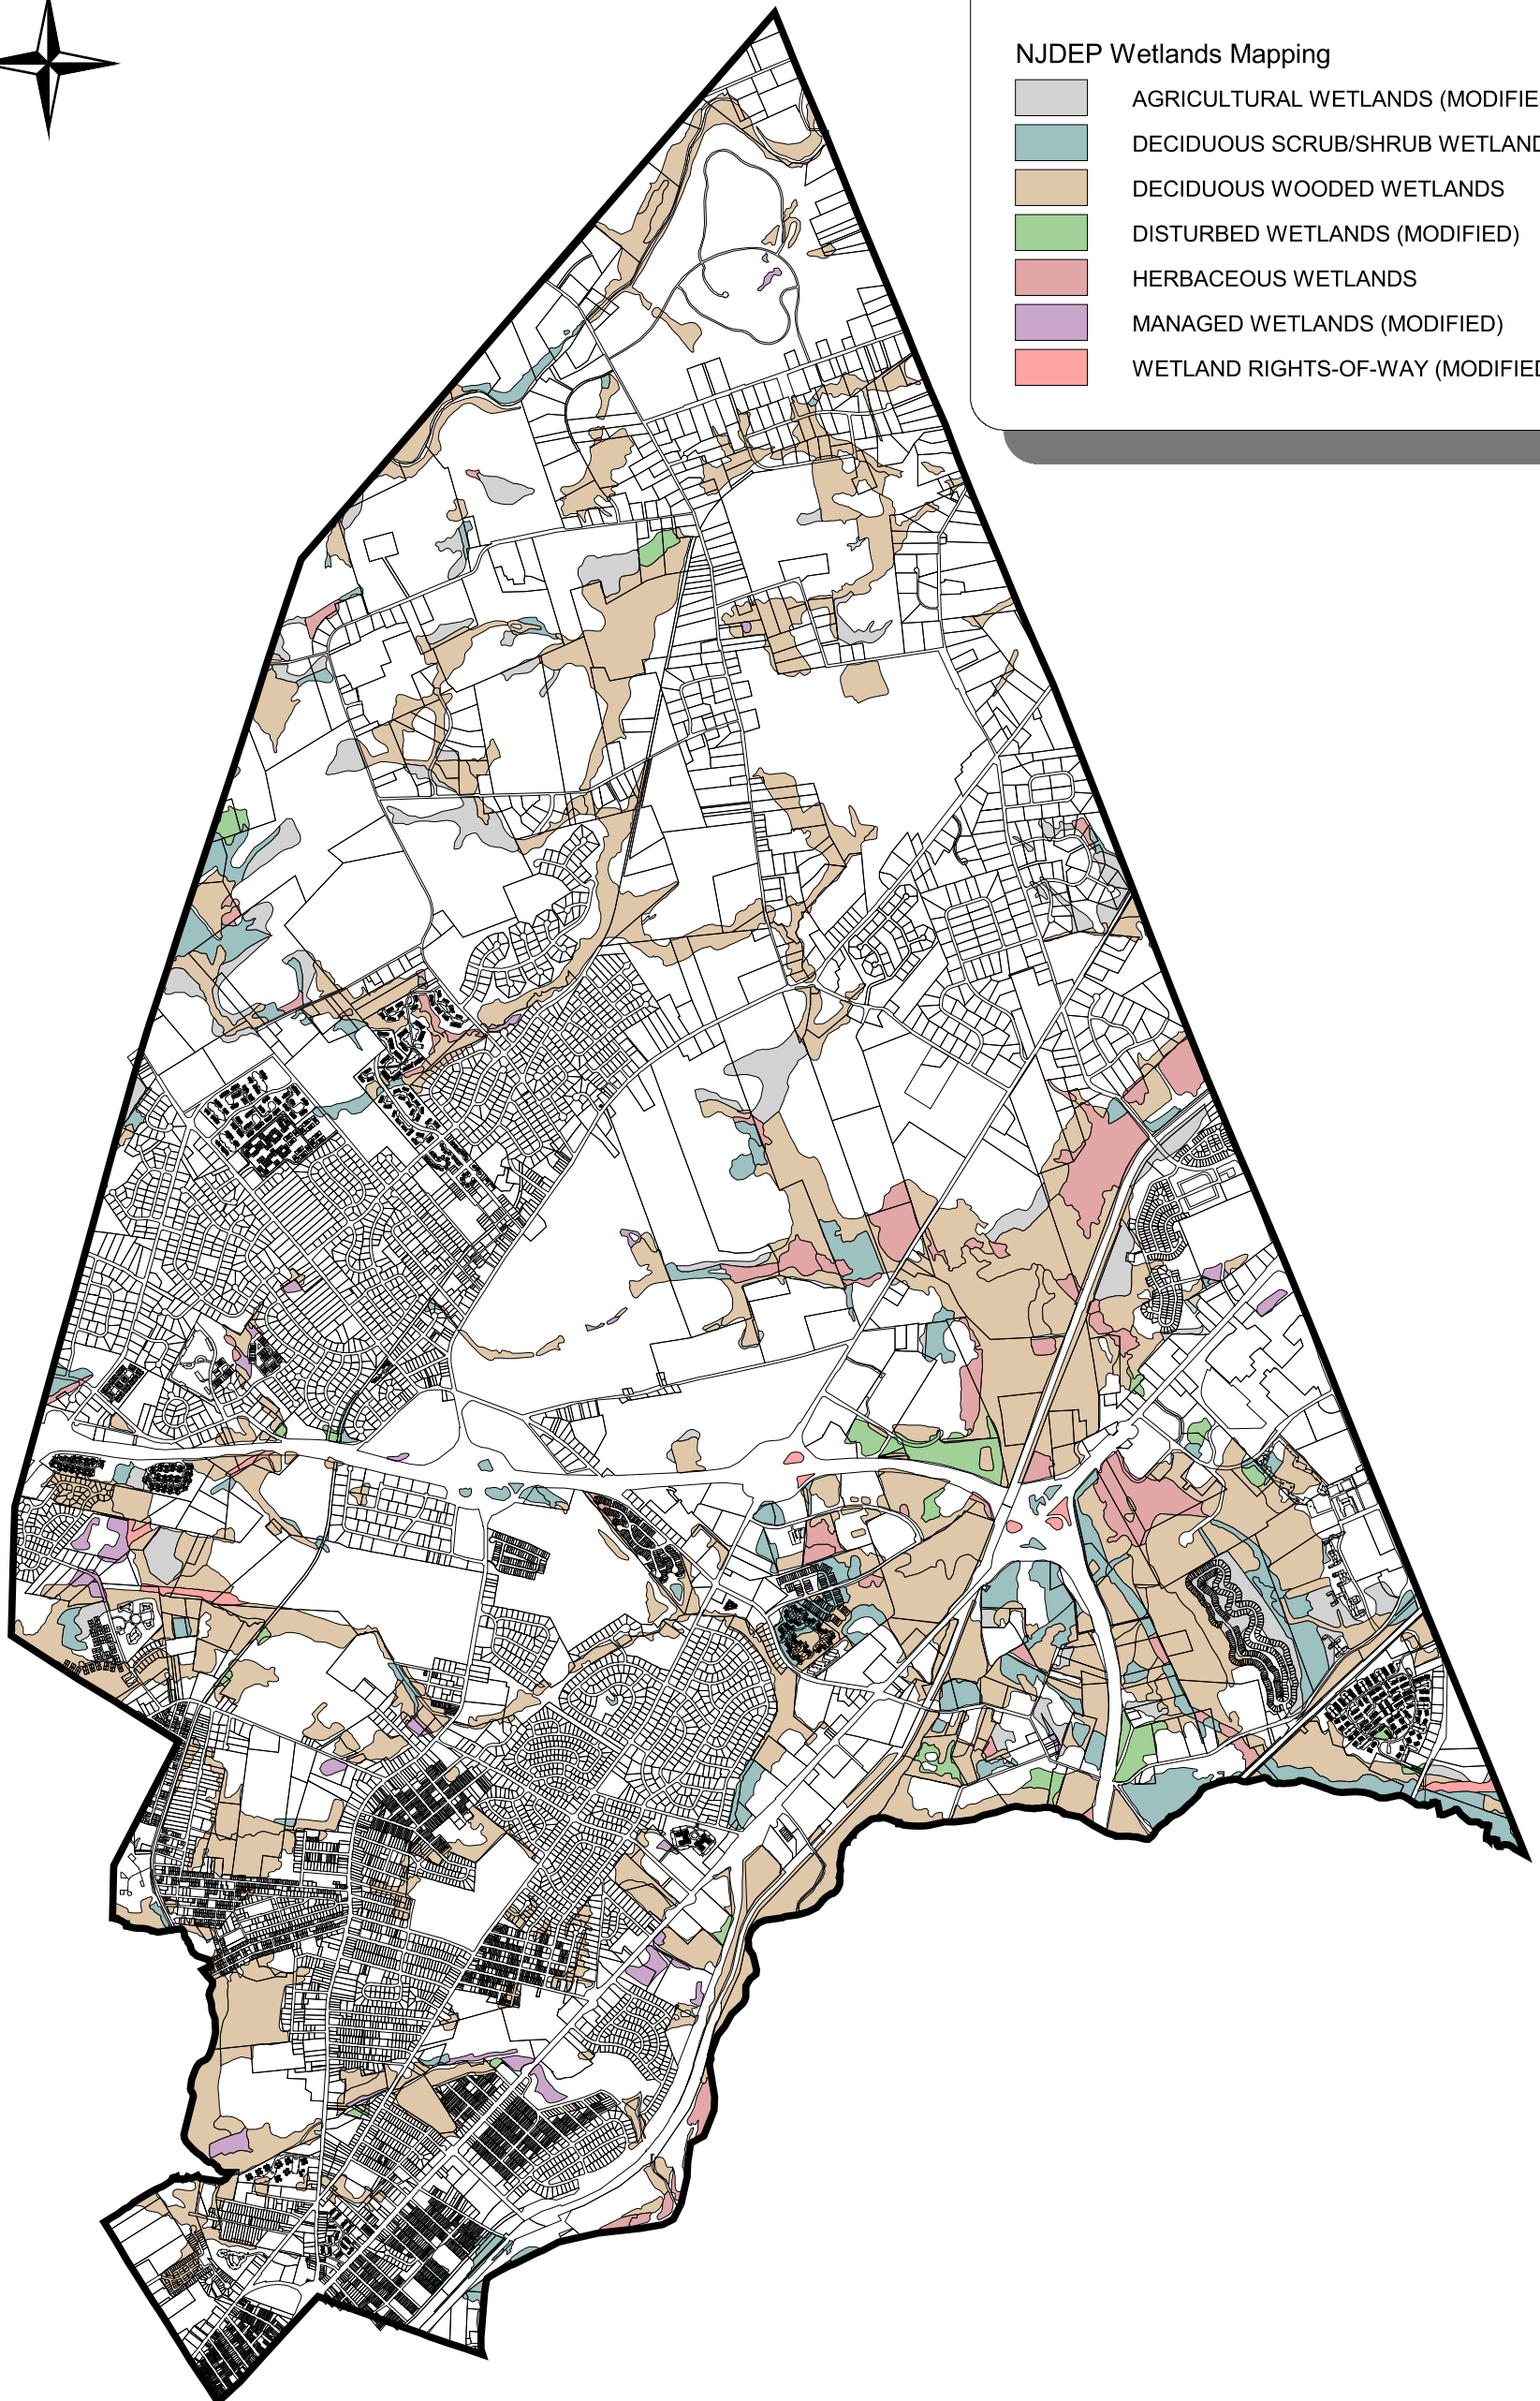

LEGEND

NJDEP Wetlands Mapping

-  AGRICULTURAL WETLANDS (MODIFIED)
-  DECIDUOUS SCRUB/SHRUB WETLANDS
-  DECIDUOUS WOODED WETLANDS
-  DISTURBED WETLANDS (MODIFIED)
-  HERBACEOUS WETLANDS
-  MANAGED WETLANDS (MODIFIED)
-  WETLAND RIGHTS-OF-WAY (MODIFIED)

Note:
Information shown provided by NJDEP.
For detailed information see <https://njwebmap.state.nj.us/NJGeoWeb/WebPages/Map/FundyViewer.aspx>

WETLANDS MAPPING
LAWRENCE TOWNSHIP
MERCER COUNTY, NJ