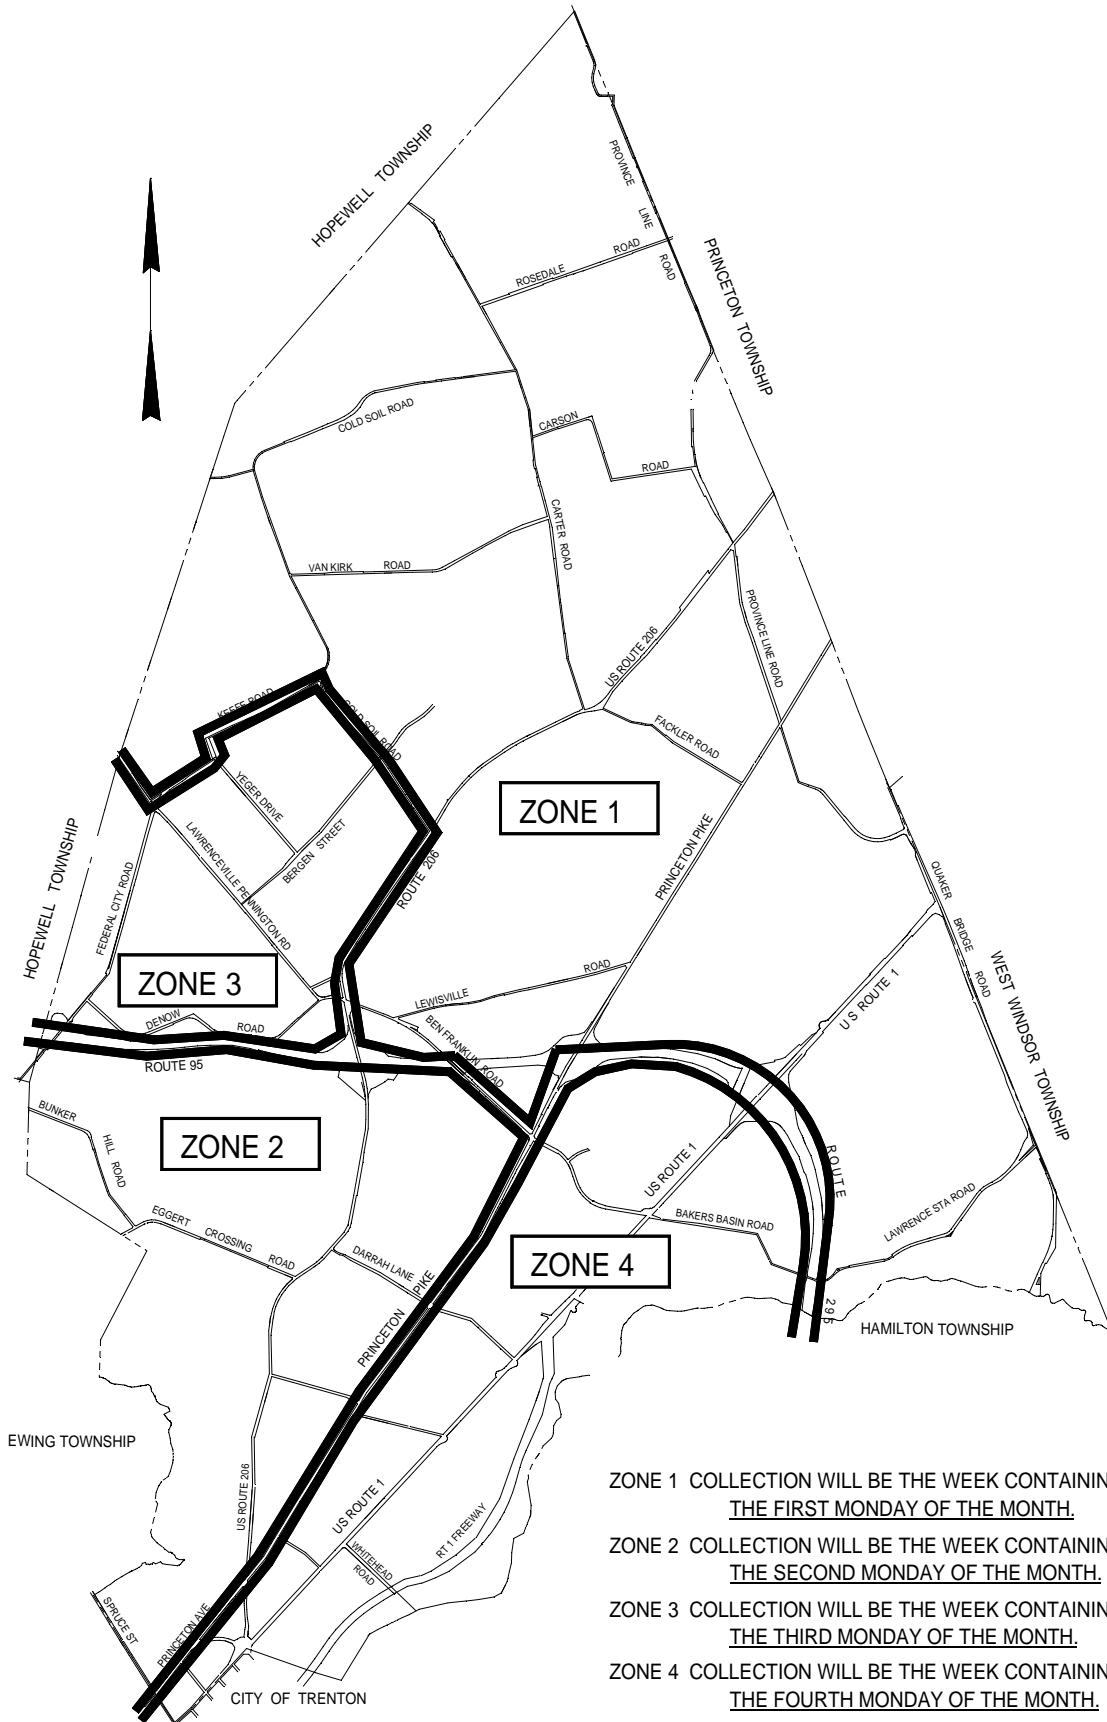

TOWNSHIP OF LAWRENCE, MERCER COUNTY, NJ
RESIDENTIAL YARD WASTE COLLECTION SCHEDULE
MAP 2

- ZONE 1 COLLECTION WILL BE THE WEEK CONTAINING THE FIRST MONDAY OF THE MONTH.
- ZONE 2 COLLECTION WILL BE THE WEEK CONTAINING THE SECOND MONDAY OF THE MONTH.
- ZONE 3 COLLECTION WILL BE THE WEEK CONTAINING THE THIRD MONDAY OF THE MONTH.
- ZONE 4 COLLECTION WILL BE THE WEEK CONTAINING THE FOURTH MONDAY OF THE MONTH.