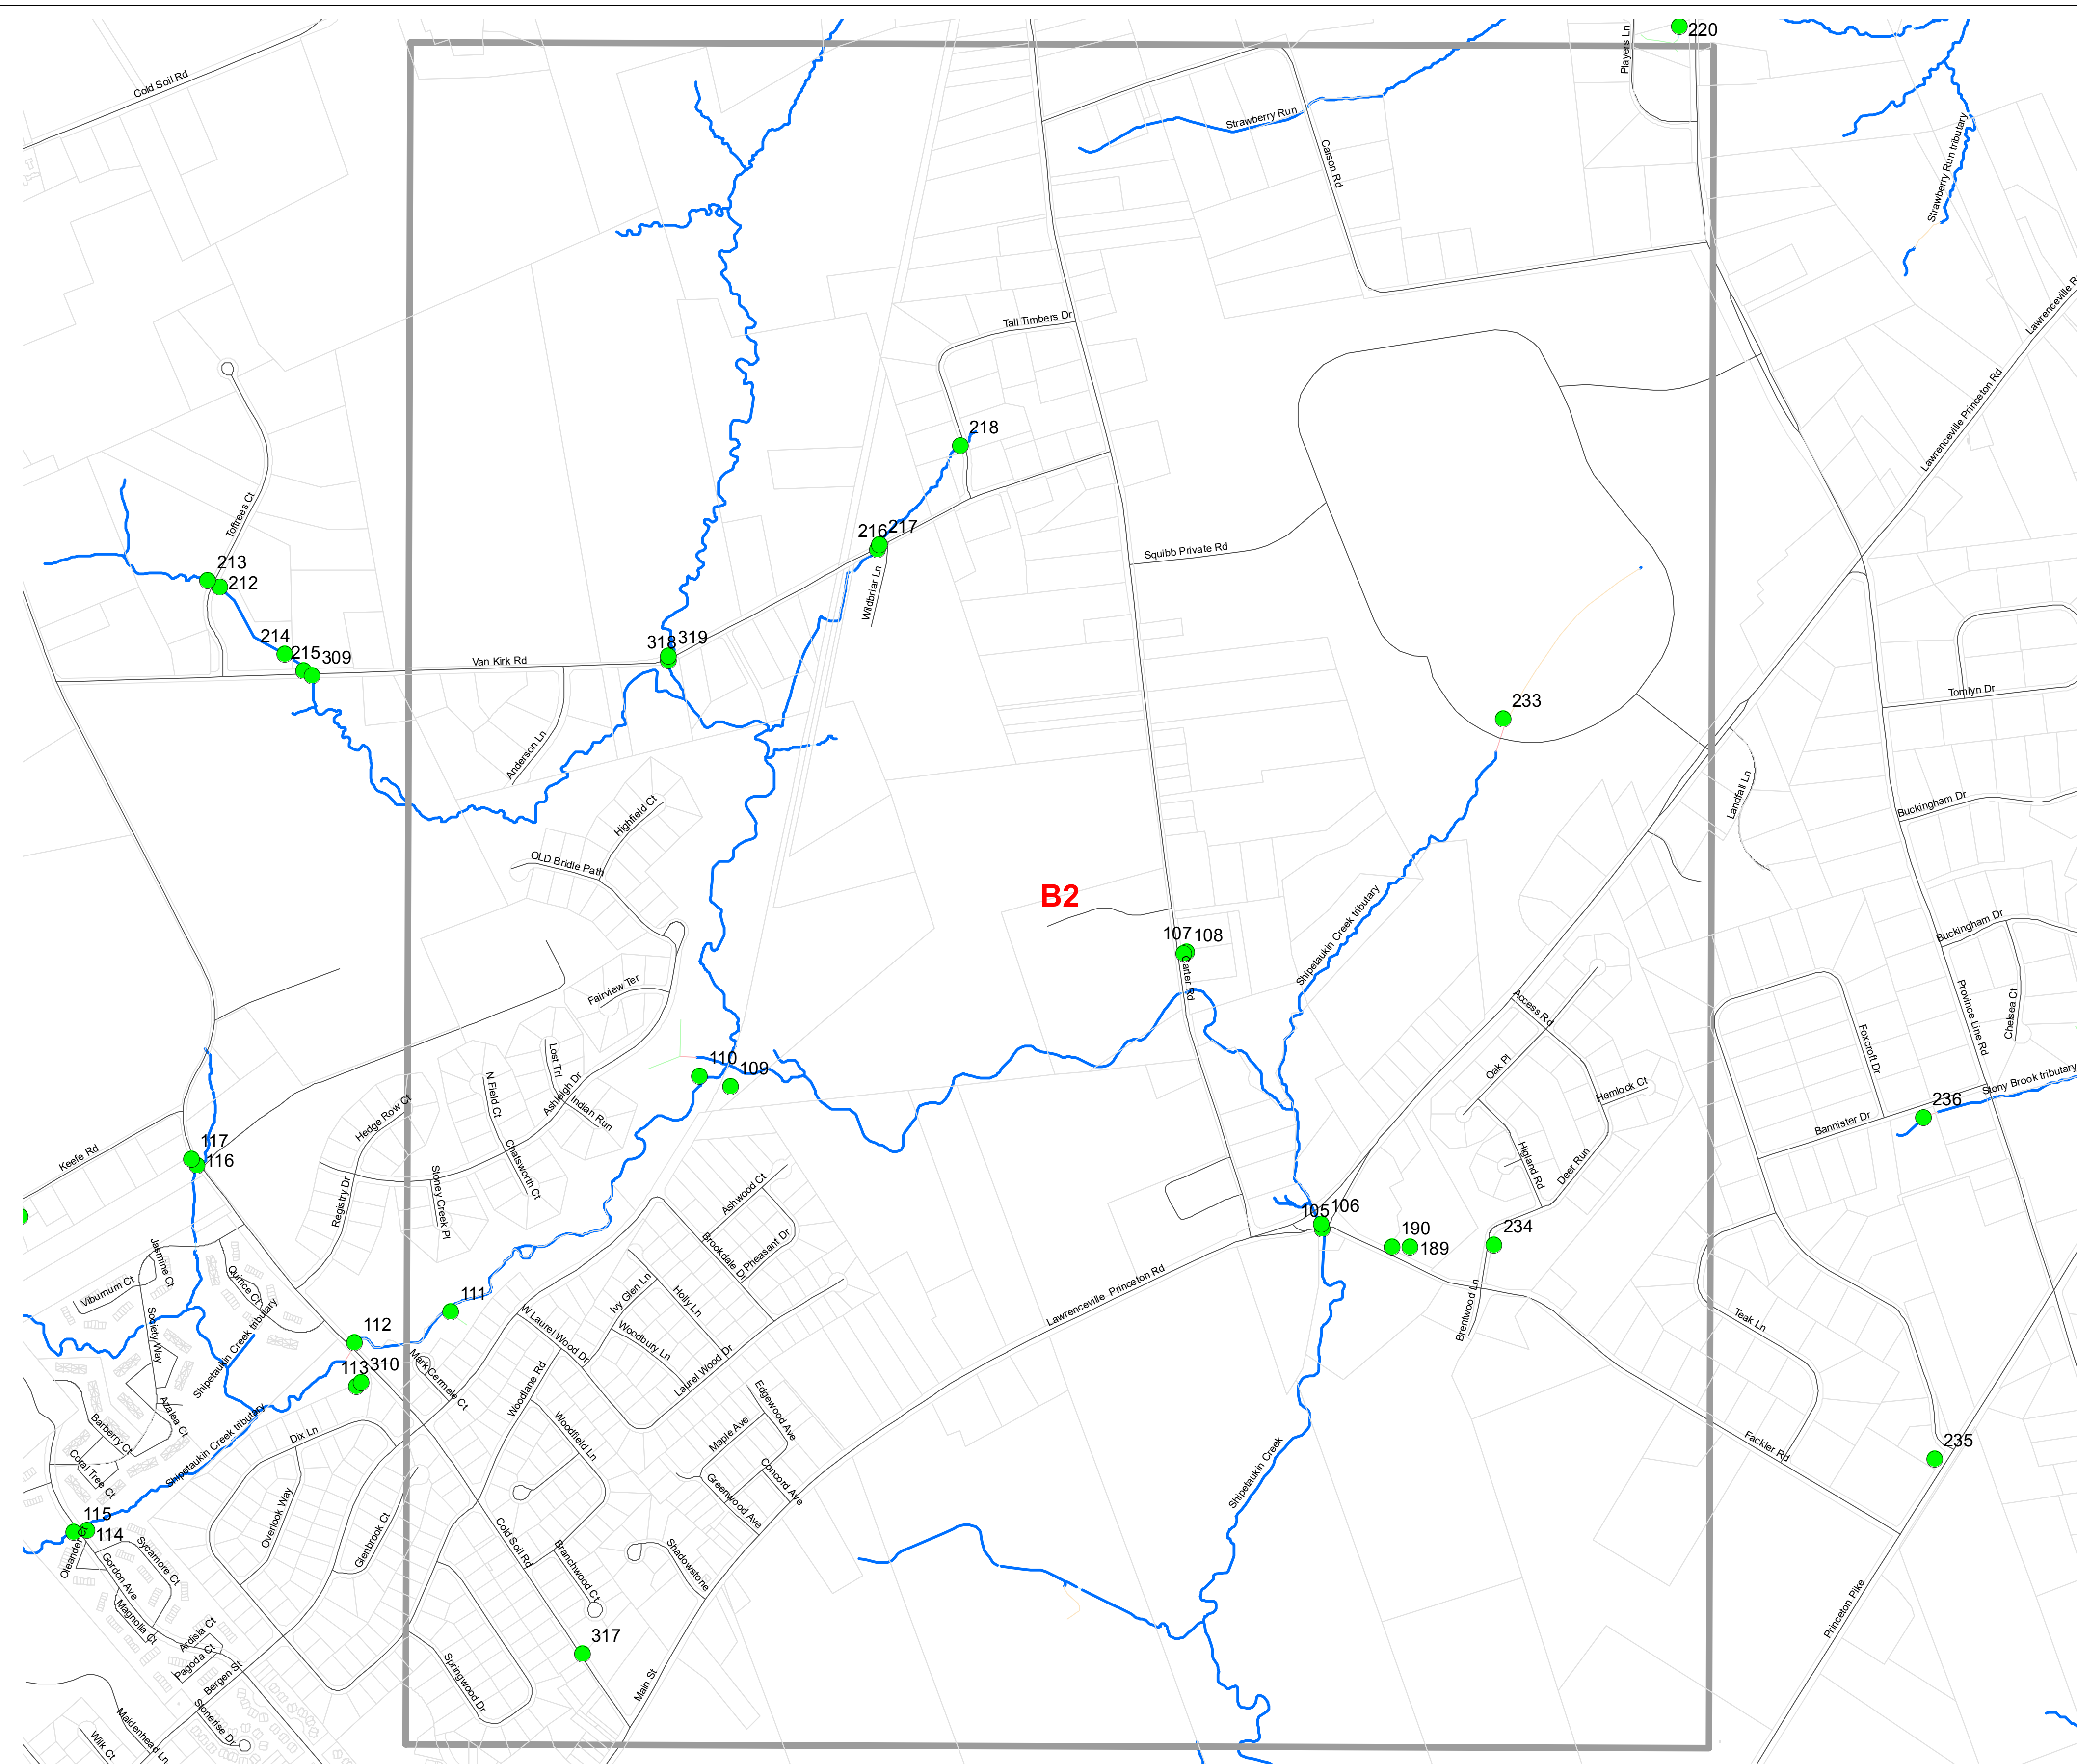

OUTFALL LOCATION MAP
LAWRENCE TOWNSHIP
MERCER COUNTY, NEW JERSEY

November 2020

INDEX MAP

0.5
Miles

**OUTFALL LOCATION MAP
LAWRENCE TOWNSHIP
MERCER COUNTY, NEW JERSEY**

November 2020

A1

0.5
Miles

**OUTFALL LOCATION MAP
LAWRENCE TOWNSHIP
MERCER COUNTY, NEW JERSEY**

November 2020

A2

A3

222

221

220

OUTFALL LOCATION MAP
LAWRENCE TOWNSHIP
MERCER COUNTY, NEW JERSEY

November 2020

A3

**OUTFALL LOCATION MAP
LAWRENCE TOWNSHIP
MERCER COUNTY, NEW JERSEY**

November 2020

A4

**OUTFALL LOCATION MAP
LAWRENCE TOWNSHIP
MERCER COUNTY, NEW JERSEY**

November 2020

B1

0.5 Miles

**OUTFALL LOCATION MAP
LAWRENCE TOWNSHIP
MERCER COUNTY, NEW JERSEY**

November 2020

B2

**OUTFALL LOCATION MAP
LAWRENCE TOWNSHIP
MERCER COUNTY, NEW JERSEY**

November 2020

B3

0.5
Miles