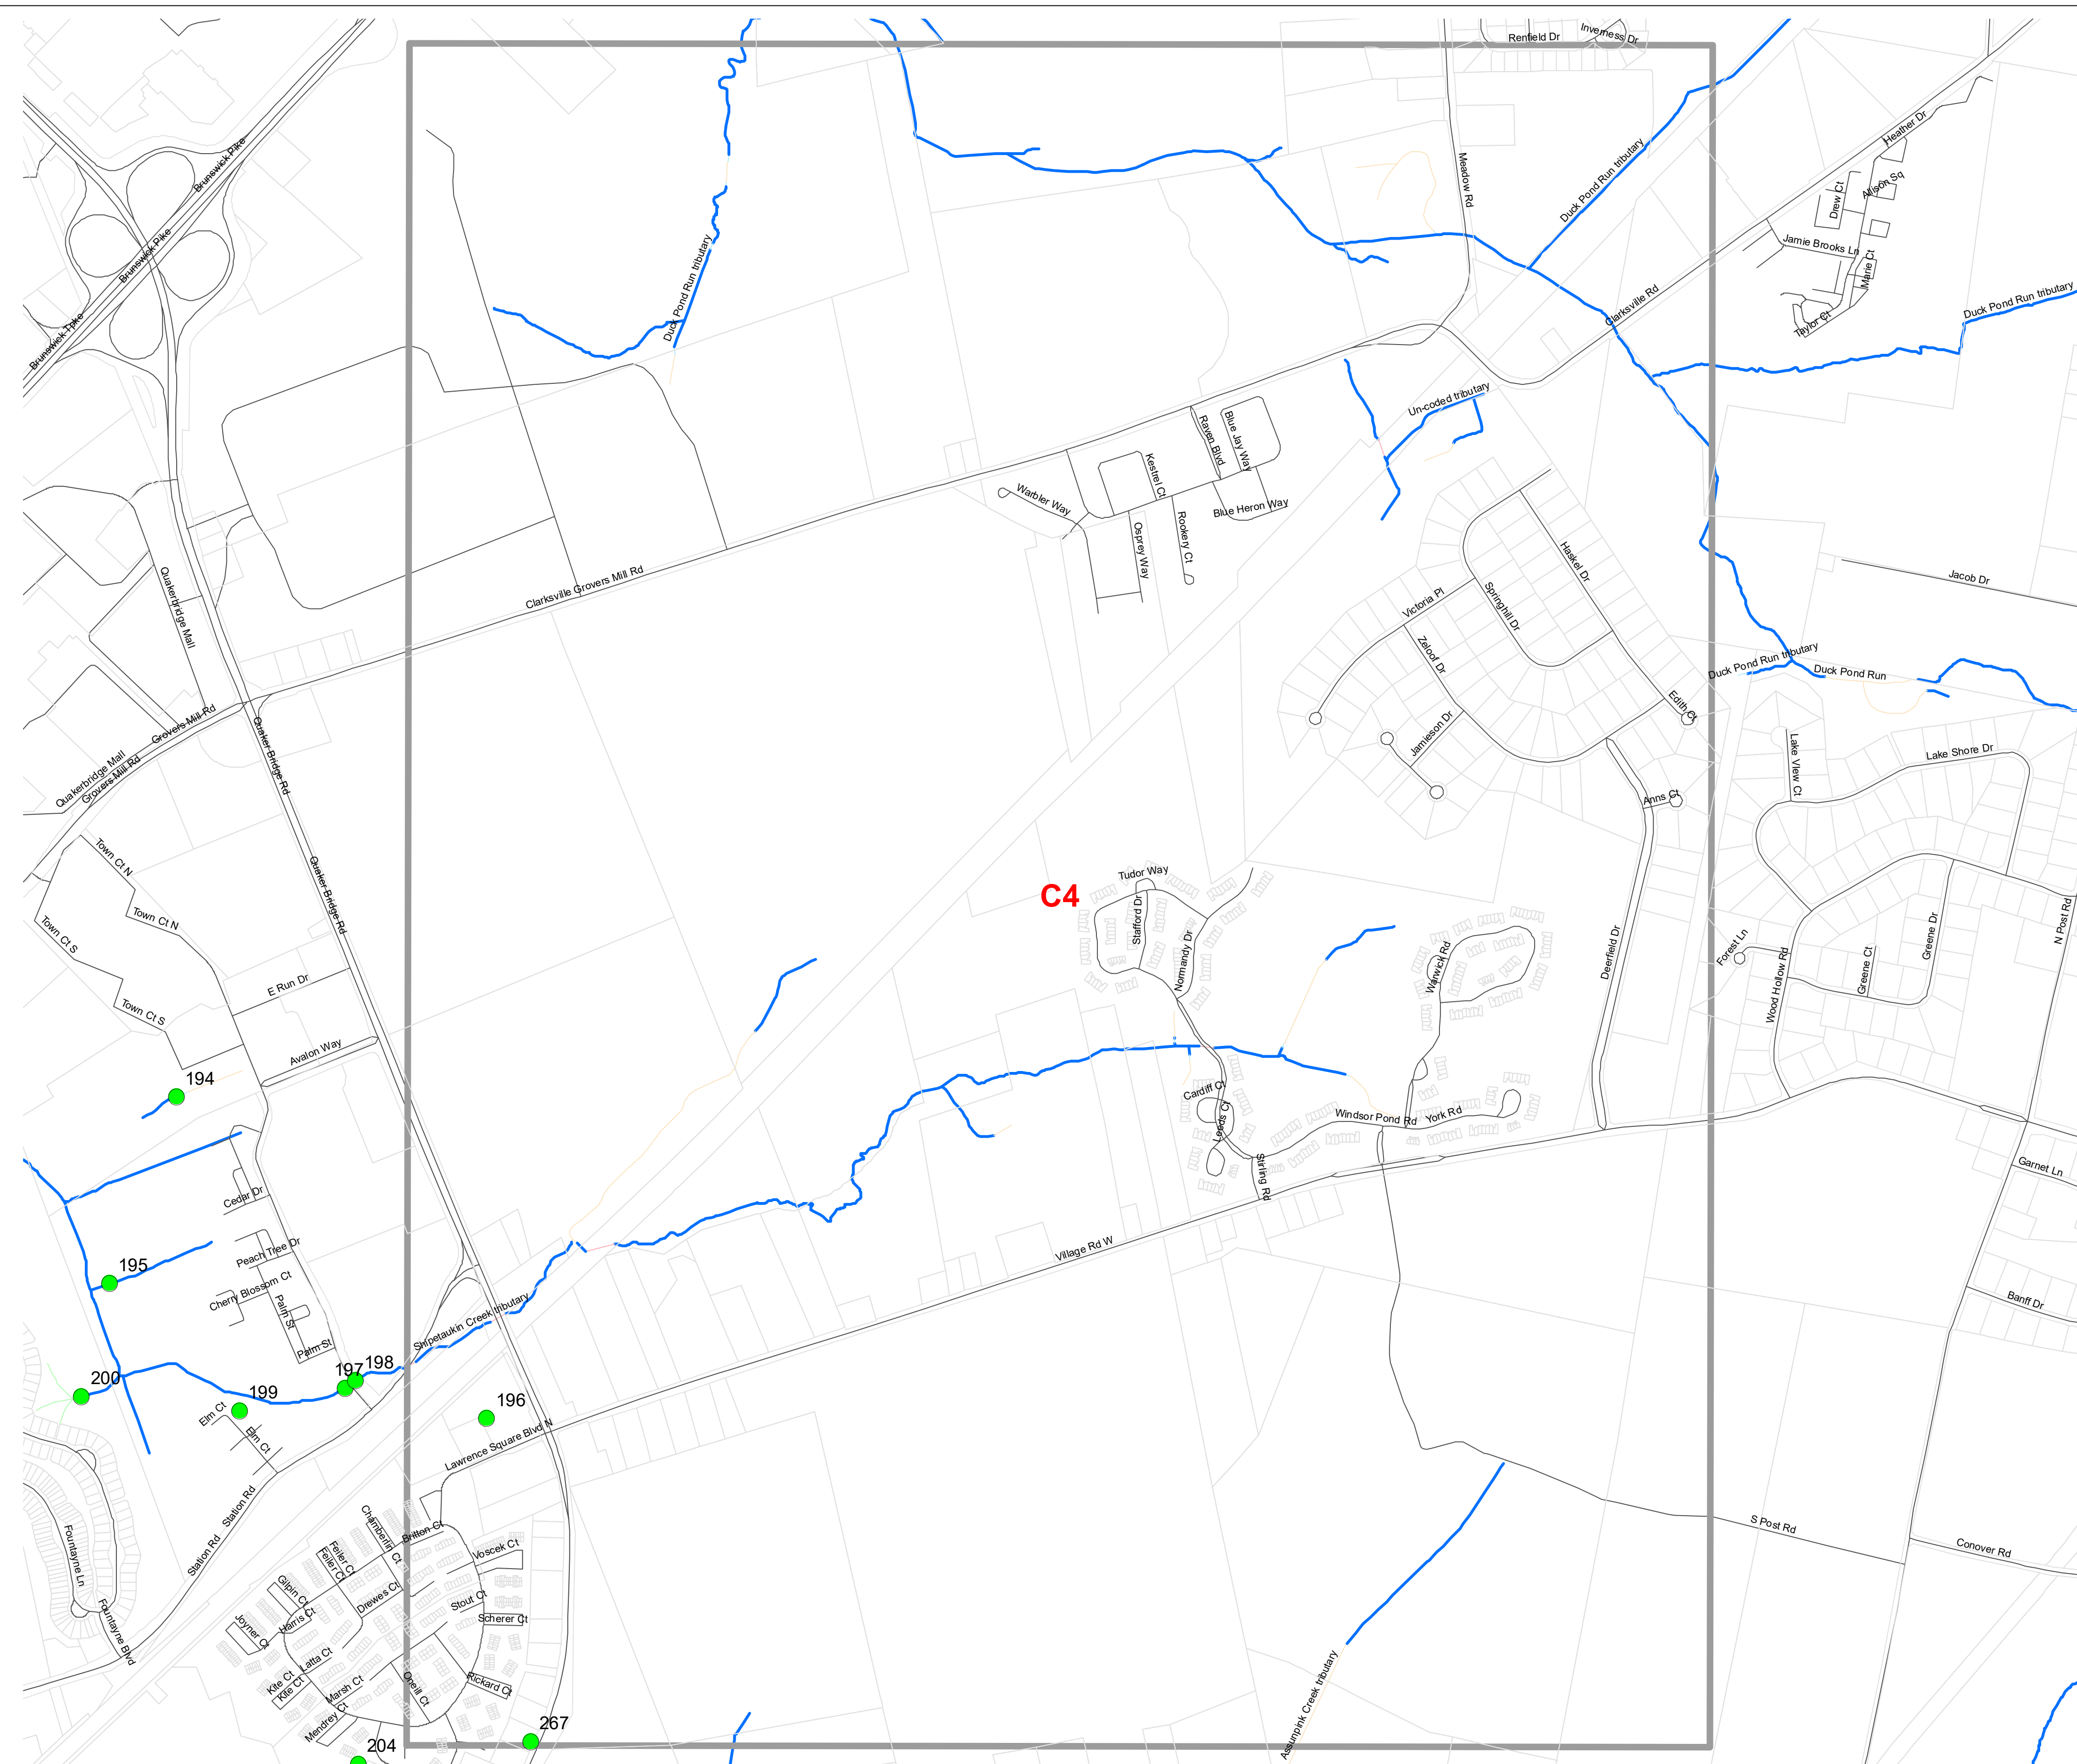

OUTFALL LOCATION MAP
LAWRENCE TOWNSHIP
MERCER COUNTY, NEW JERSEY

November 2020

INDEX MAP

0.5
Miles

**OUTFALL LOCATION MAP
LAWRENCE TOWNSHIP
MERCER COUNTY, NEW JERSEY**

November 2020

A1

0.5
Miles

0.5 Miles

**OUTFALL LOCATION MAP
LAWRENCE TOWNSHIP
MERCER COUNTY, NEW JERSEY**

November 2020

B2

**OUTFALL LOCATION MAP
LAWRENCE TOWNSHIP
MERCER COUNTY, NEW JERSEY**

November 2020

B3

0.5
Miles

OUTFALL LOCATION MAP
LAWRENCE TOWNSHIP
MERCER COUNTY, NEW JERSEY

November 2020

B4

**OUTFALL LOCATION MAP
LAWRENCE TOWNSHIP
MERCER COUNTY, NEW JERSEY**

November 2020

C1

0.5
Miles

**OUTFALL LOCATION MAP
LAWRENCE TOWNSHIP
MERCER COUNTY, NEW JERSEY**

November 2020

C2

0.5 Miles

**OUTFALL LOCATION MAP
LAWRENCE TOWNSHIP
MERCER COUNTY, NEW JERSEY**

November 2020

C3

0.5 Miles

OUTFALL LOCATION MAP
LAWRENCE TOWNSHIP
MERCER COUNTY, NEW JERSEY