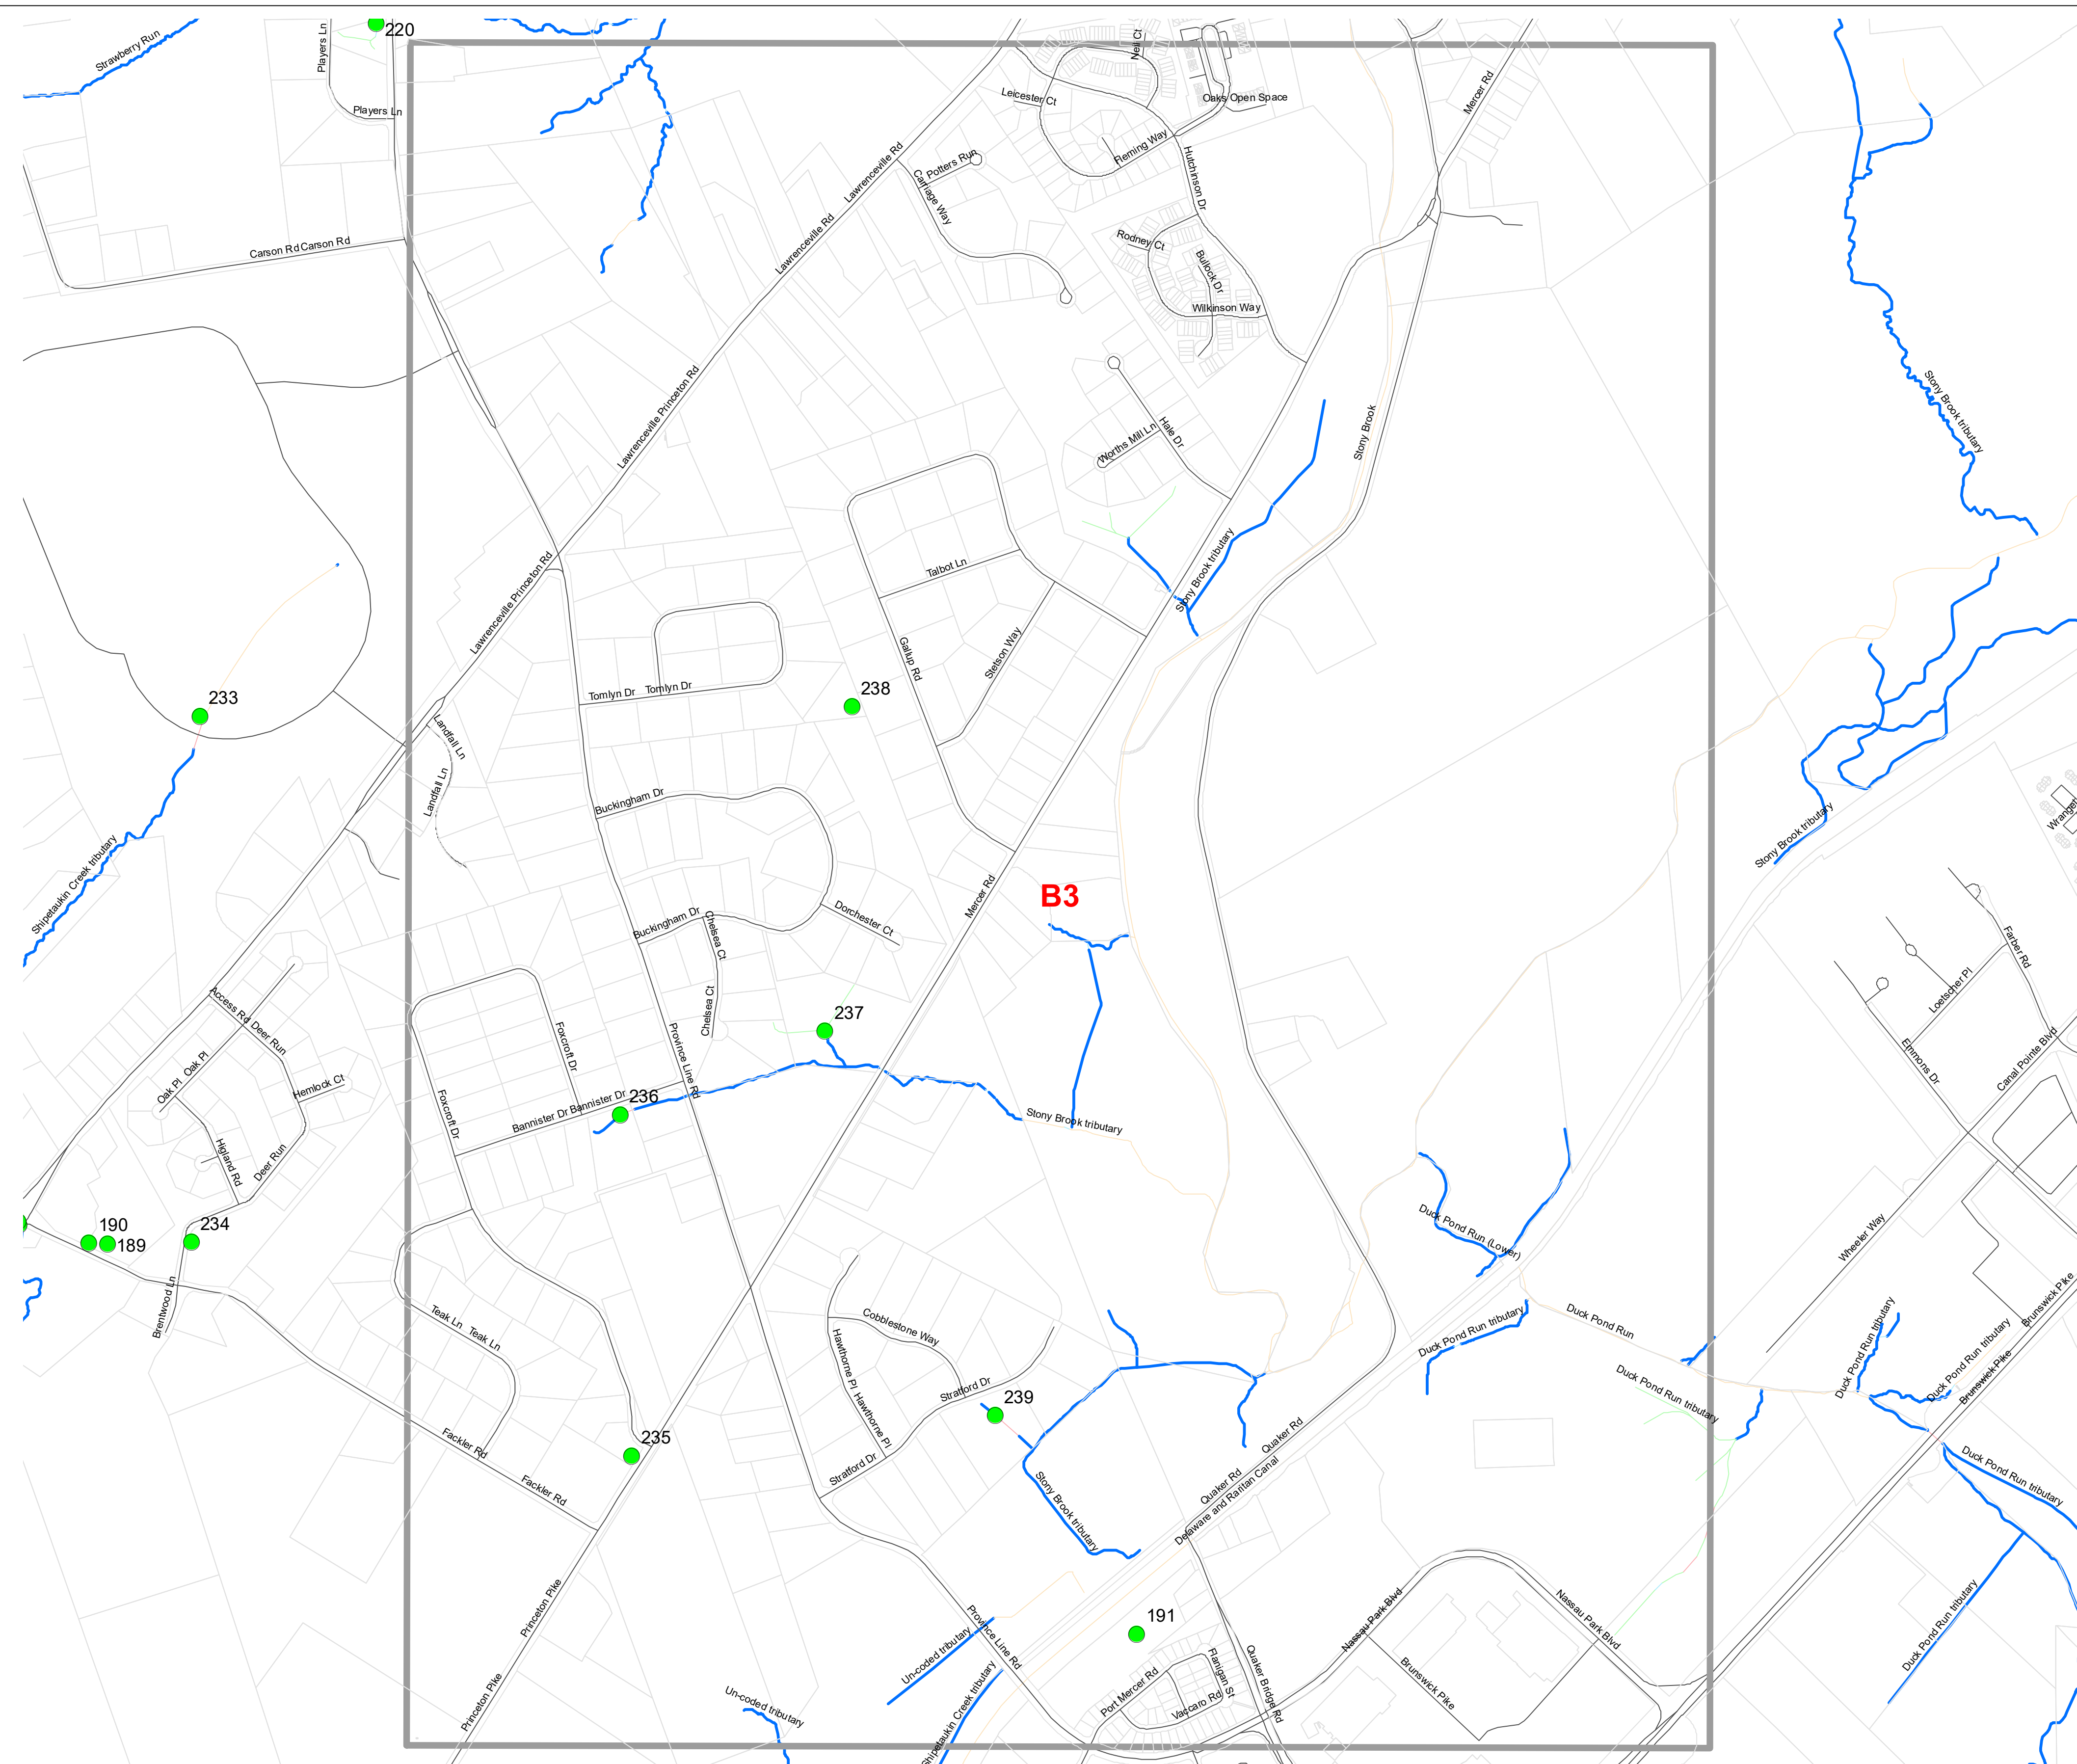

OUTFALL LOCATION MAP
LAWRENCE TOWNSHIP
MERCER COUNTY, NEW JERSEY

November 2020

INDEX MAP

0.5
Miles

**OUTFALL LOCATION MAP
LAWRENCE TOWNSHIP
MERCER COUNTY, NEW JERSEY**

November 2020

A1

0.5
Miles

**OUTFALL LOCATION MAP
LAWRENCE TOWNSHIP
MERCER COUNTY, NEW JERSEY**

November 2020

A2

A3

222

221

220

OUTFALL LOCATION MAP
LAWRENCE TOWNSHIP
MERCER COUNTY, NEW JERSEY

November 2020

A3

**OUTFALL LOCATION MAP
LAWRENCE TOWNSHIP
MERCER COUNTY, NEW JERSEY**

November 2020

A4

**OUTFALL LOCATION MAP
LAWRENCE TOWNSHIP
MERCER COUNTY, NEW JERSEY**

November 2020

B1

0.5 Miles

**OUTFALL LOCATION MAP
LAWRENCE TOWNSHIP
MERCER COUNTY, NEW JERSEY**

November 2020

B2

**OUTFALL LOCATION MAP
LAWRENCE TOWNSHIP
MERCER COUNTY, NEW JERSEY**

November 2020

B3

0.5
Miles