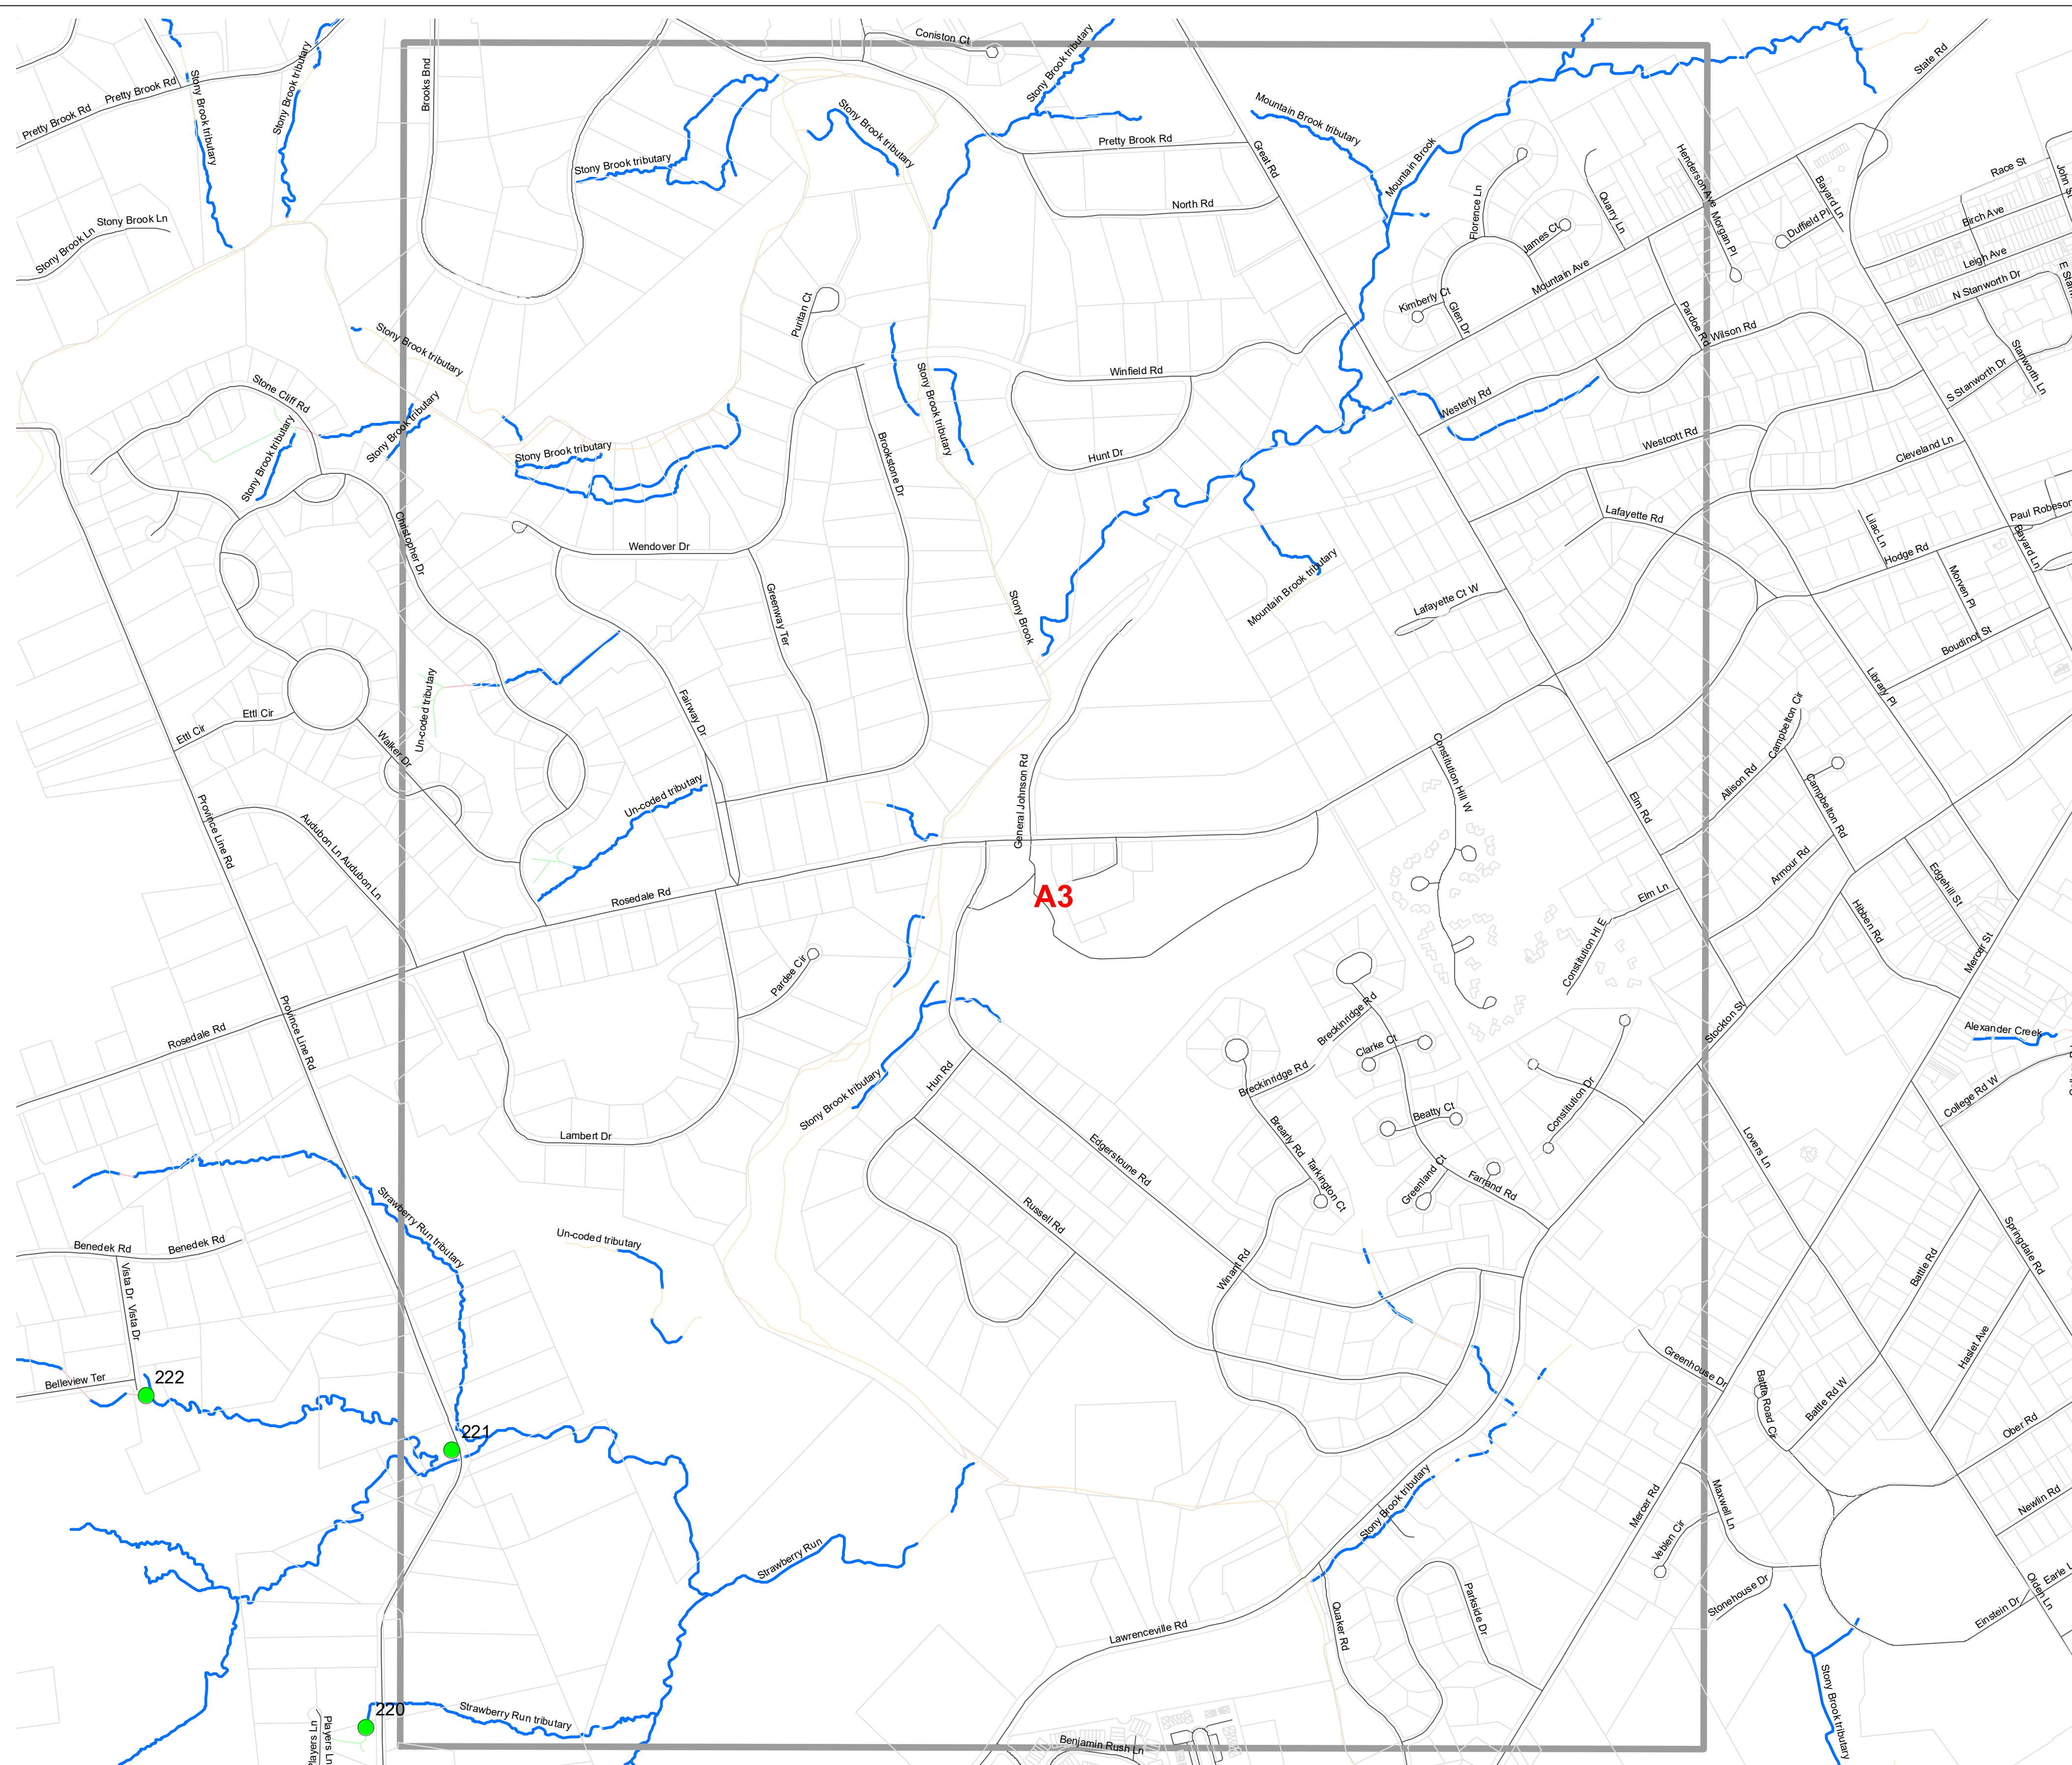

OUTFALL LOCATION MAP
LAWRENCE TOWNSHIP
MERCER COUNTY, NEW JERSEY

November 2020

INDEX MAP

0.5
Miles

**OUTFALL LOCATION MAP
LAWRENCE TOWNSHIP
MERCER COUNTY, NEW JERSEY**

November 2020

A1

0.5
Miles

**OUTFALL LOCATION MAP
LAWRENCE TOWNSHIP
MERCER COUNTY, NEW JERSEY**

November 2020

A2

A3

222

221

220

OUTFALL LOCATION MAP
LAWRENCE TOWNSHIP
MERCER COUNTY, NEW JERSEY

November 2020

A3

**OUTFALL LOCATION MAP
LAWRENCE TOWNSHIP
MERCER COUNTY, NEW JERSEY**

November 2020

A4

**OUTFALL LOCATION MAP
LAWRENCE TOWNSHIP
MERCER COUNTY, NEW JERSEY**

November 2020

B1

0.5 Miles

**OUTFALL LOCATION MAP
LAWRENCE TOWNSHIP
MERCER COUNTY, NEW JERSEY**

November 2020

B2

**OUTFALL LOCATION MAP
LAWRENCE TOWNSHIP
MERCER COUNTY, NEW JERSEY**

November 2020

B3

0.5
Miles