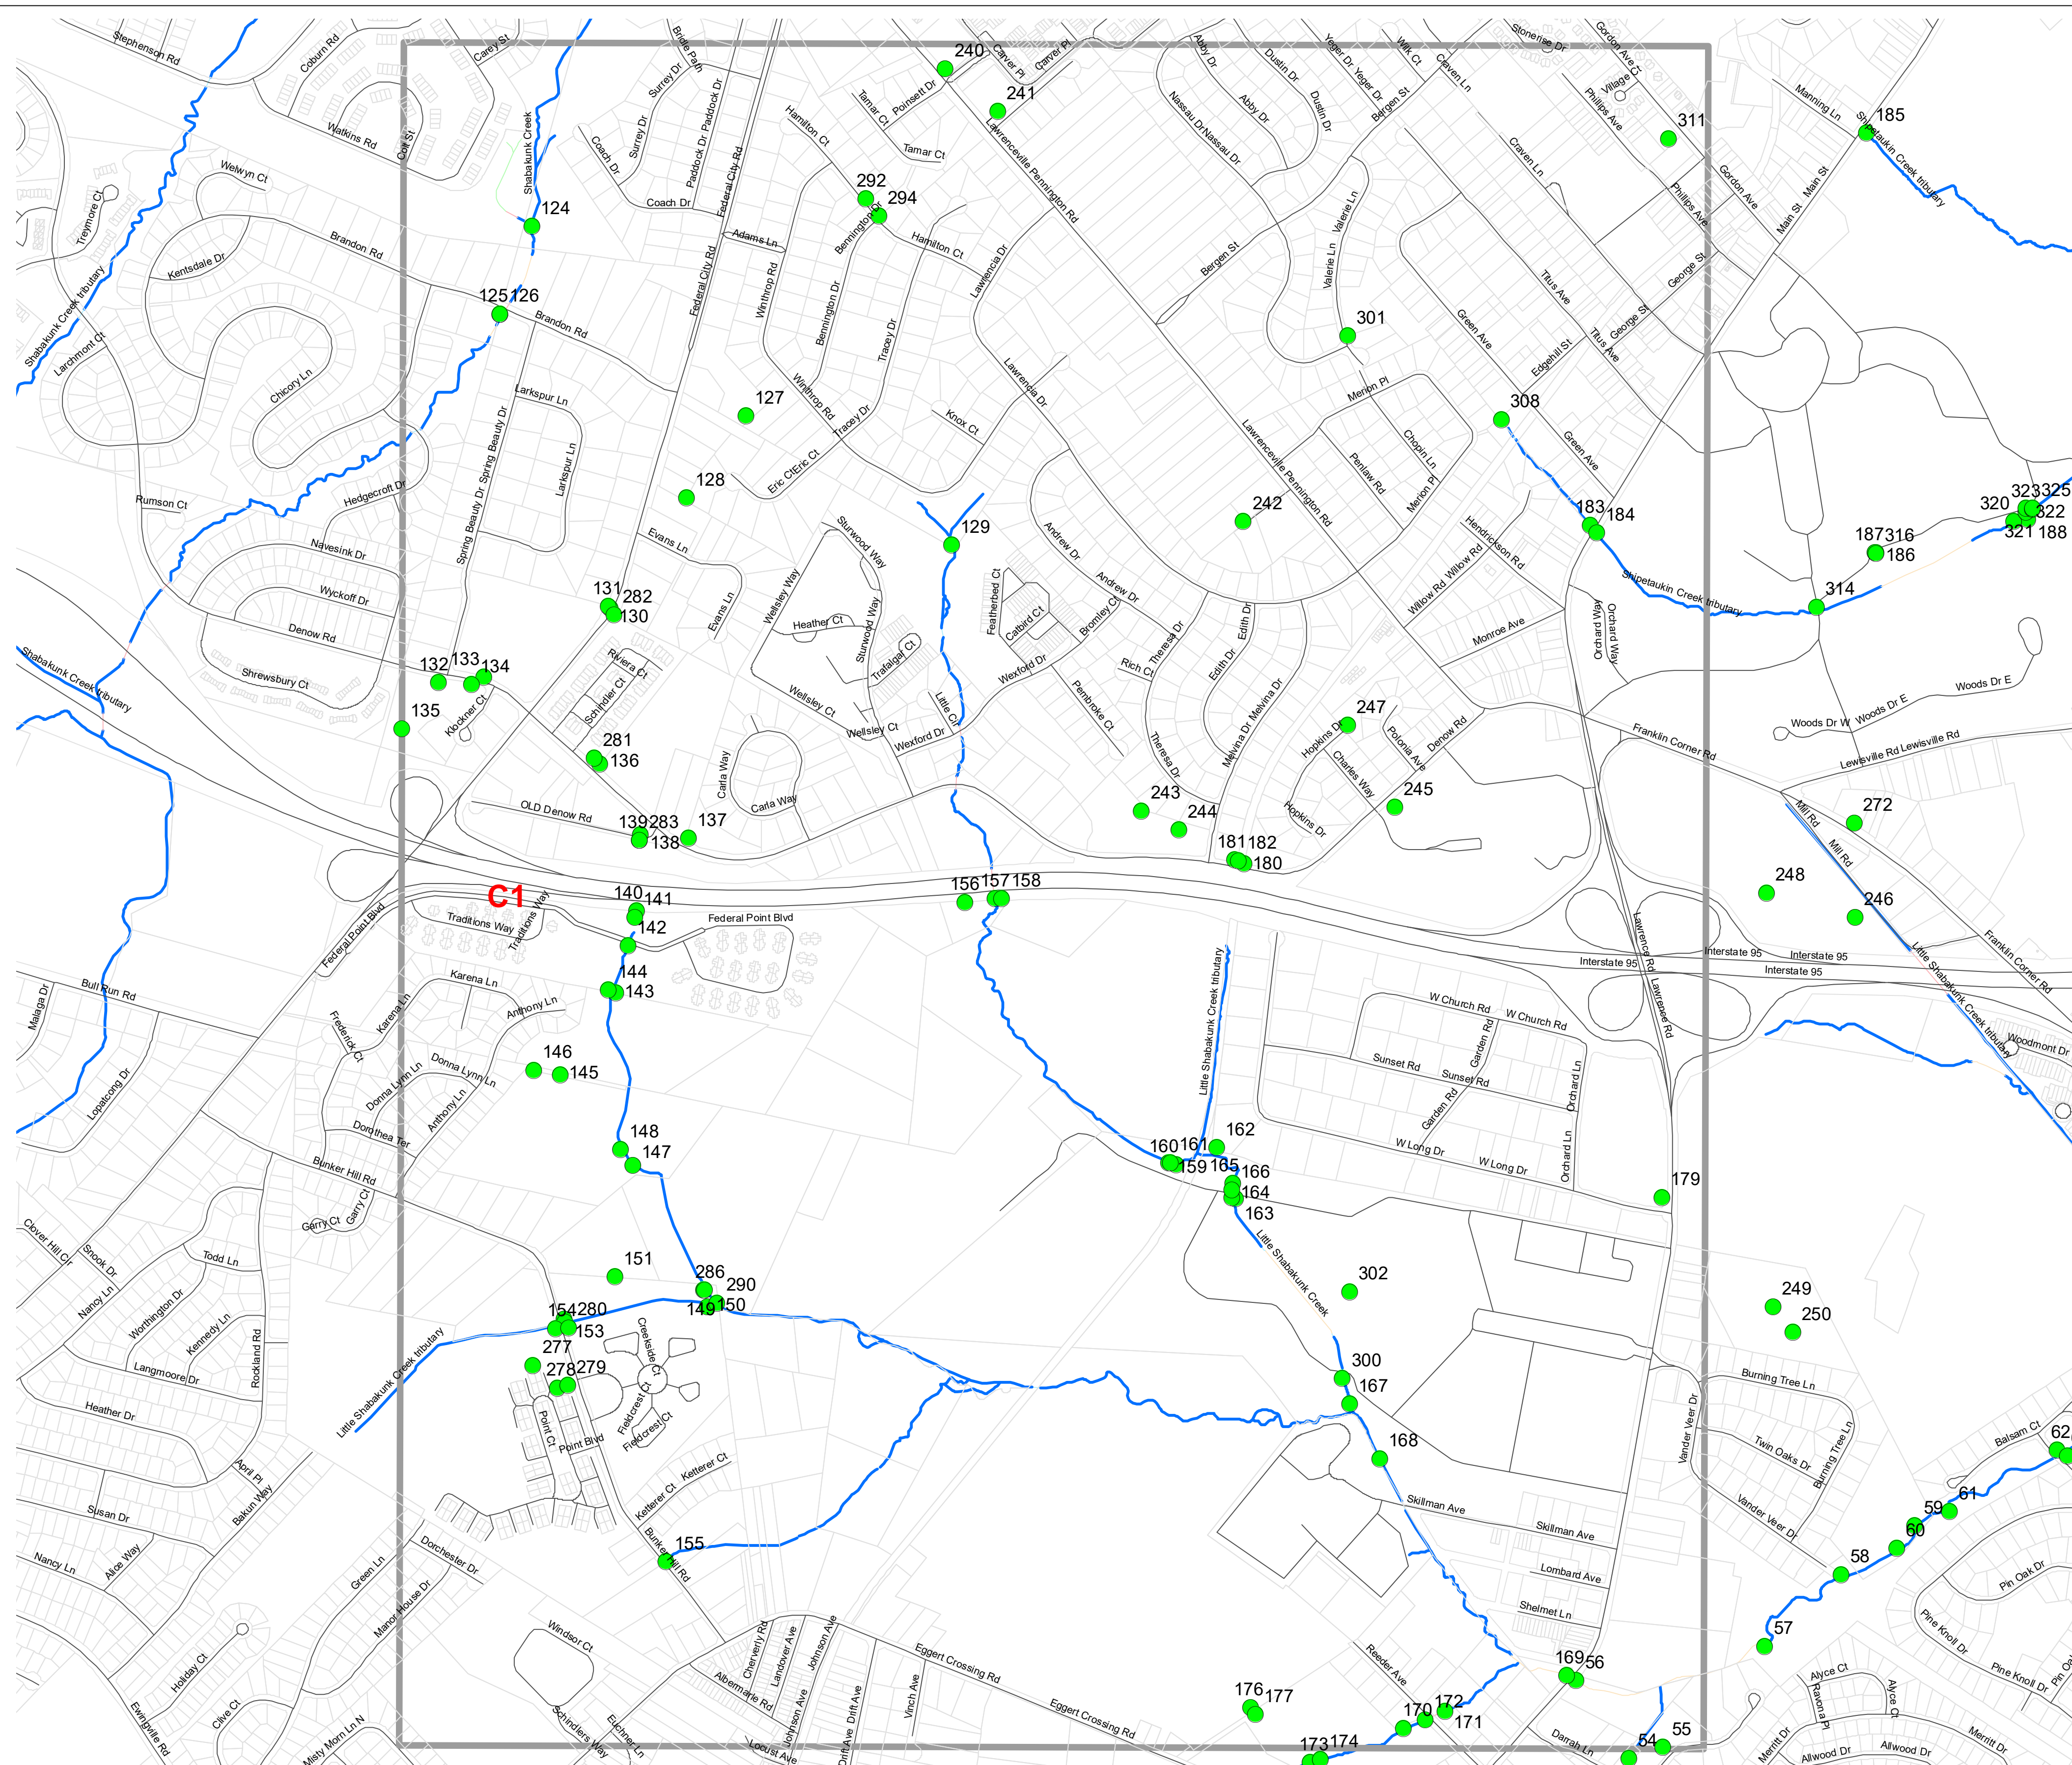

OUTFALL LOCATION MAP
LAWRENCE TOWNSHIP
MERCER COUNTY, NEW JERSEY

November 2020

INDEX MAP

0.5
Miles

**OUTFALL LOCATION MAP
LAWRENCE TOWNSHIP
MERCER COUNTY, NEW JERSEY**

November 2020

A1

0.5
Miles

**OUTFALL LOCATION MAP
LAWRENCE TOWNSHIP
MERCER COUNTY, NEW JERSEY**

November 2020

A2

A3

222

221

220

OUTFALL LOCATION MAP
LAWRENCE TOWNSHIP
MERCER COUNTY, NEW JERSEY

0.5 Miles

**OUTFALL LOCATION MAP
LAWRENCE TOWNSHIP
MERCER COUNTY, NEW JERSEY**

November 2020

B2

**OUTFALL LOCATION MAP
LAWRENCE TOWNSHIP
MERCER COUNTY, NEW JERSEY**

November 2020

B3

0.5
Miles

OUTFALL LOCATION MAP
LAWRENCE TOWNSHIP
MERCER COUNTY, NEW JERSEY

November 2020

B4

**OUTFALL LOCATION MAP
LAWRENCE TOWNSHIP
MERCER COUNTY, NEW JERSEY**

November 2020

C1

0.5
Miles

**OUTFALL LOCATION MAP
LAWRENCE TOWNSHIP
MERCER COUNTY, NEW JERSEY**