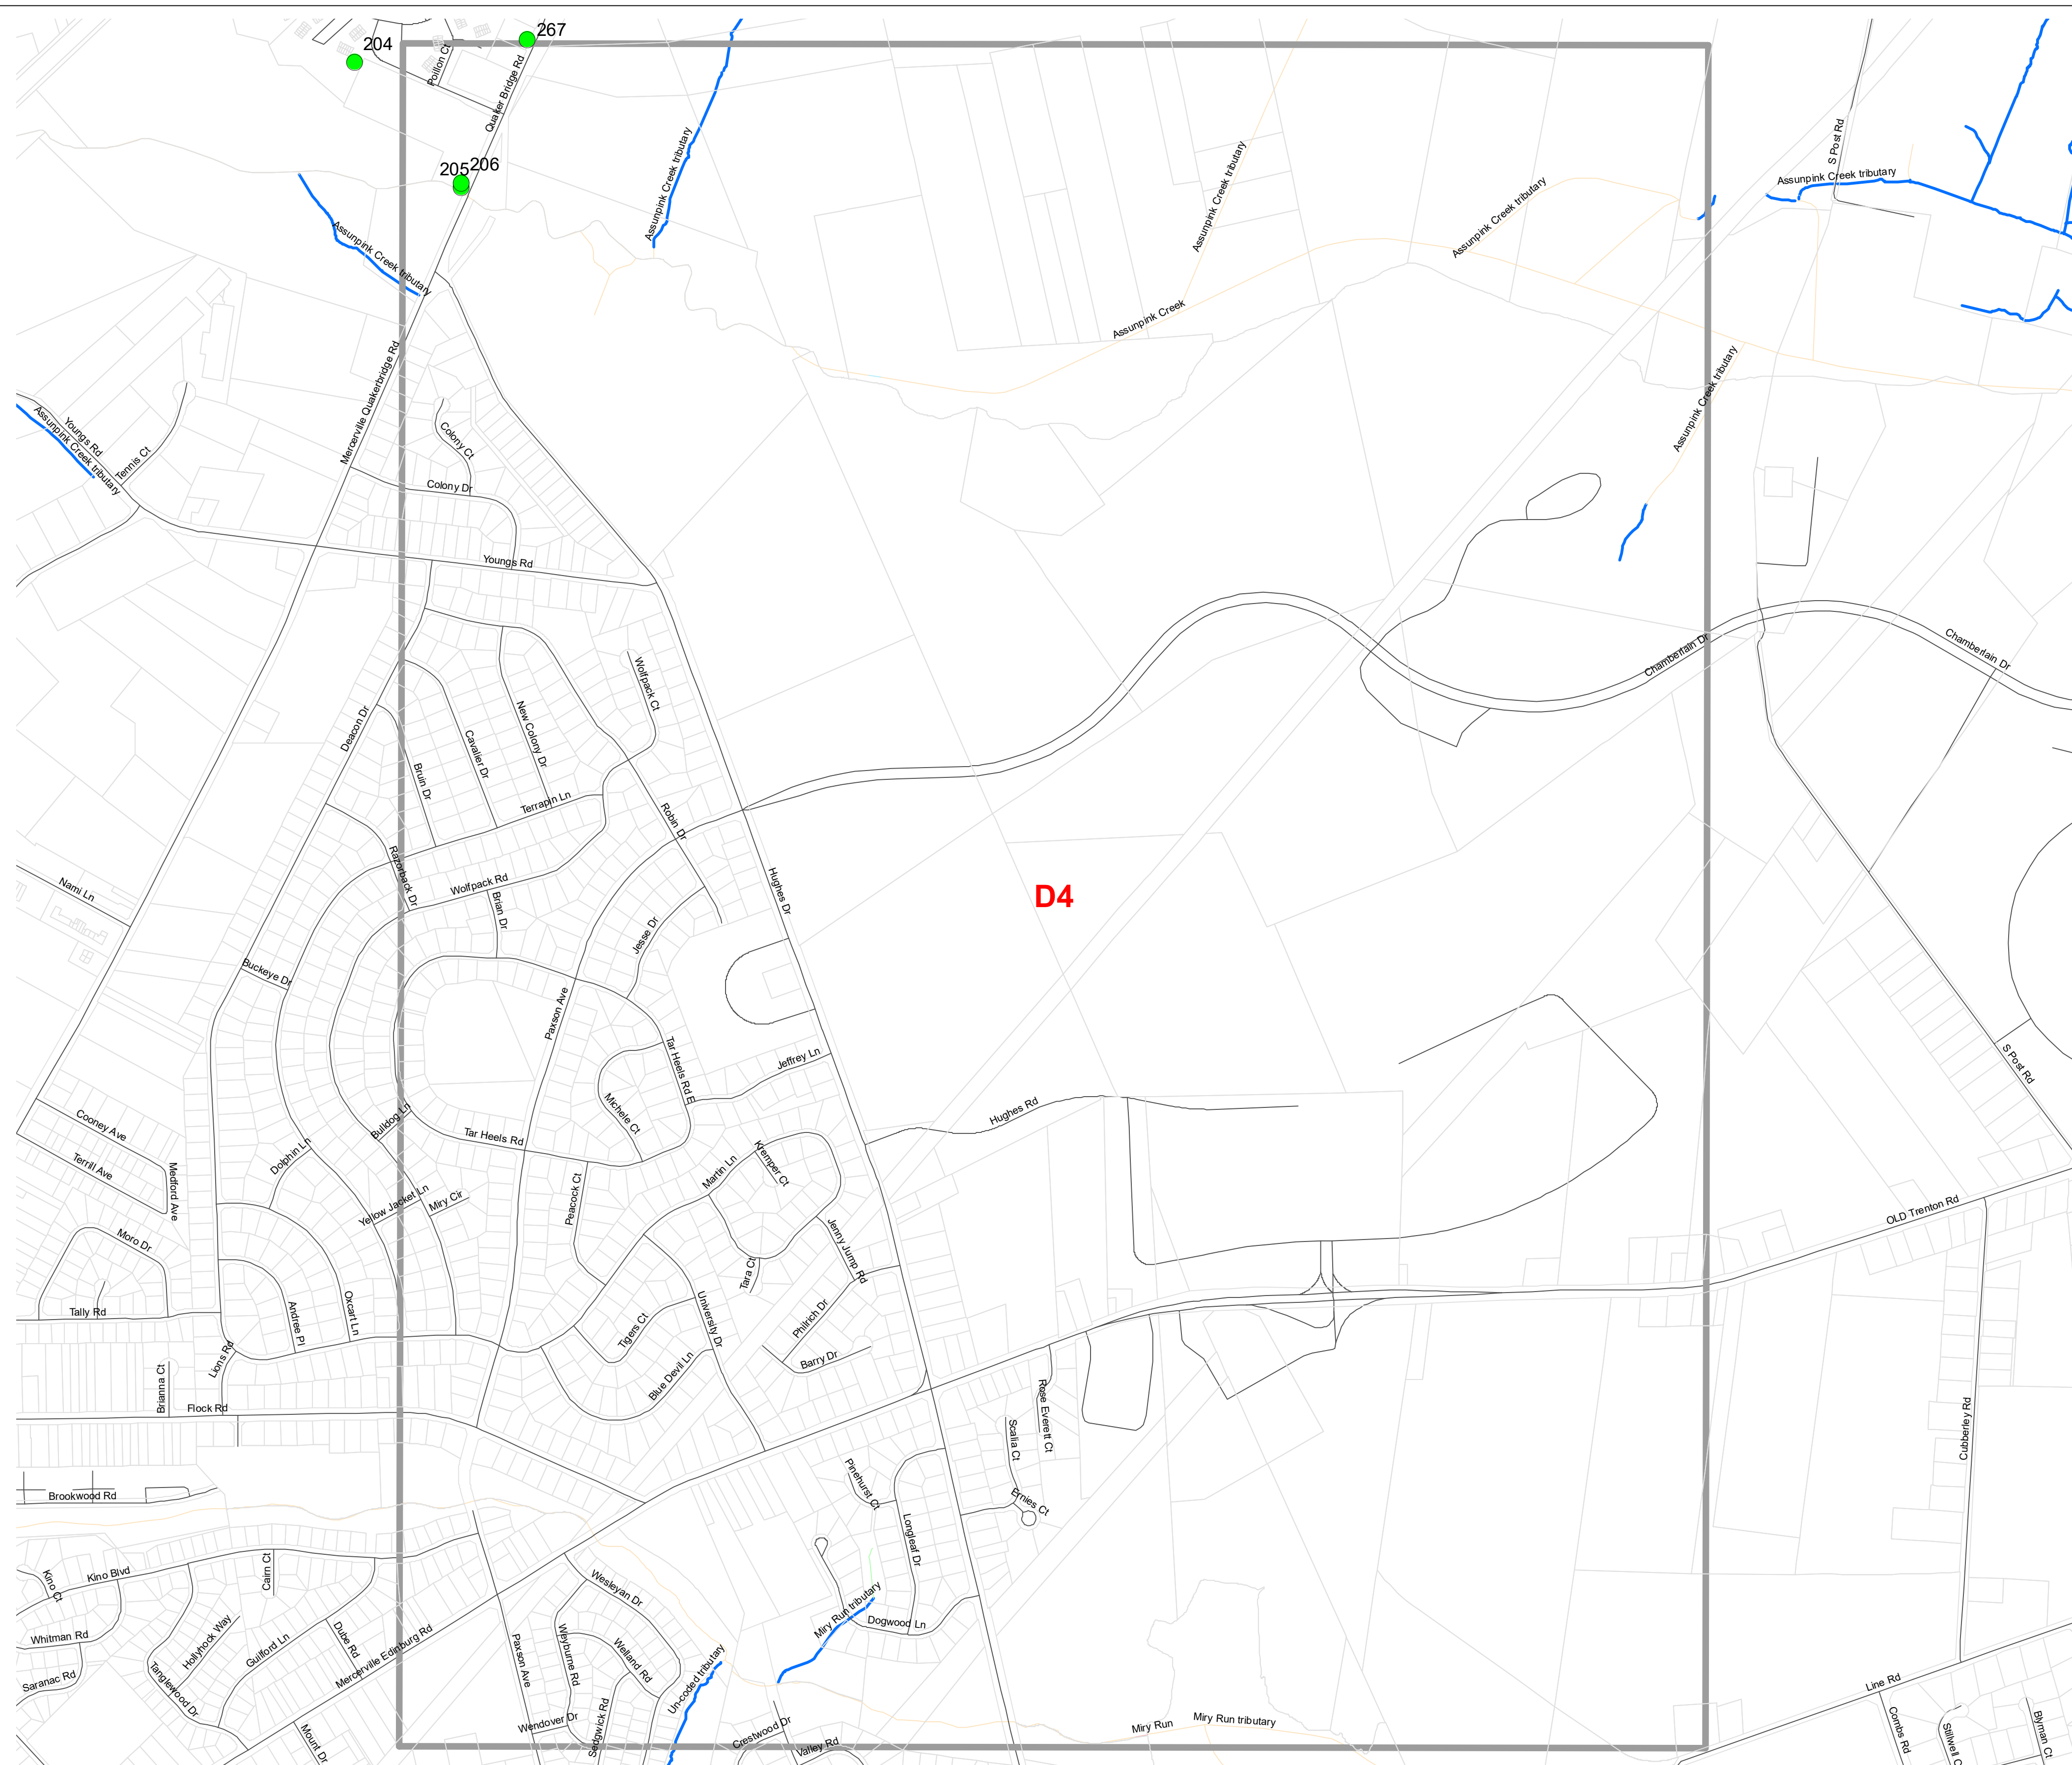

OUTFALL LOCATION MAP
LAWRENCE TOWNSHIP
MERCER COUNTY, NEW JERSEY

November 2020

INDEX MAP

0.5
Miles

**OUTFALL LOCATION MAP
LAWRENCE TOWNSHIP
MERCER COUNTY, NEW JERSEY**

November 2020

A1

0.5
Miles

November 2020

C2

0.5 Miles

**OUTFALL LOCATION MAP
LAWRENCE TOWNSHIP
MERCER COUNTY, NEW JERSEY**

November 2020

C3

0.5 Miles

OUTFALL LOCATION MAP
LAWRENCE TOWNSHIP
MERCER COUNTY, NEW JERSEY

November 2020

C4

**OUTFALL LOCATION MAP
LAWRENCE TOWNSHIP
MERCER COUNTY, NEW JERSEY**

November 2020

D1

**OUTFALL LOCATION MAP
LAWRENCE TOWNSHIP
MERCER COUNTY, NEW JERSEY**

November 2020

D2

0.5 Miles

**OUTFALL LOCATION MAP
LAWRENCE TOWNSHIP
MERCER COUNTY, NEW JERSEY**

November 2020

D3

D4

OUTFALL LOCATION MAP
 LAWRENCE TOWNSHIP
 MERCER COUNTY, NEW JERSEY

November 2020

D4