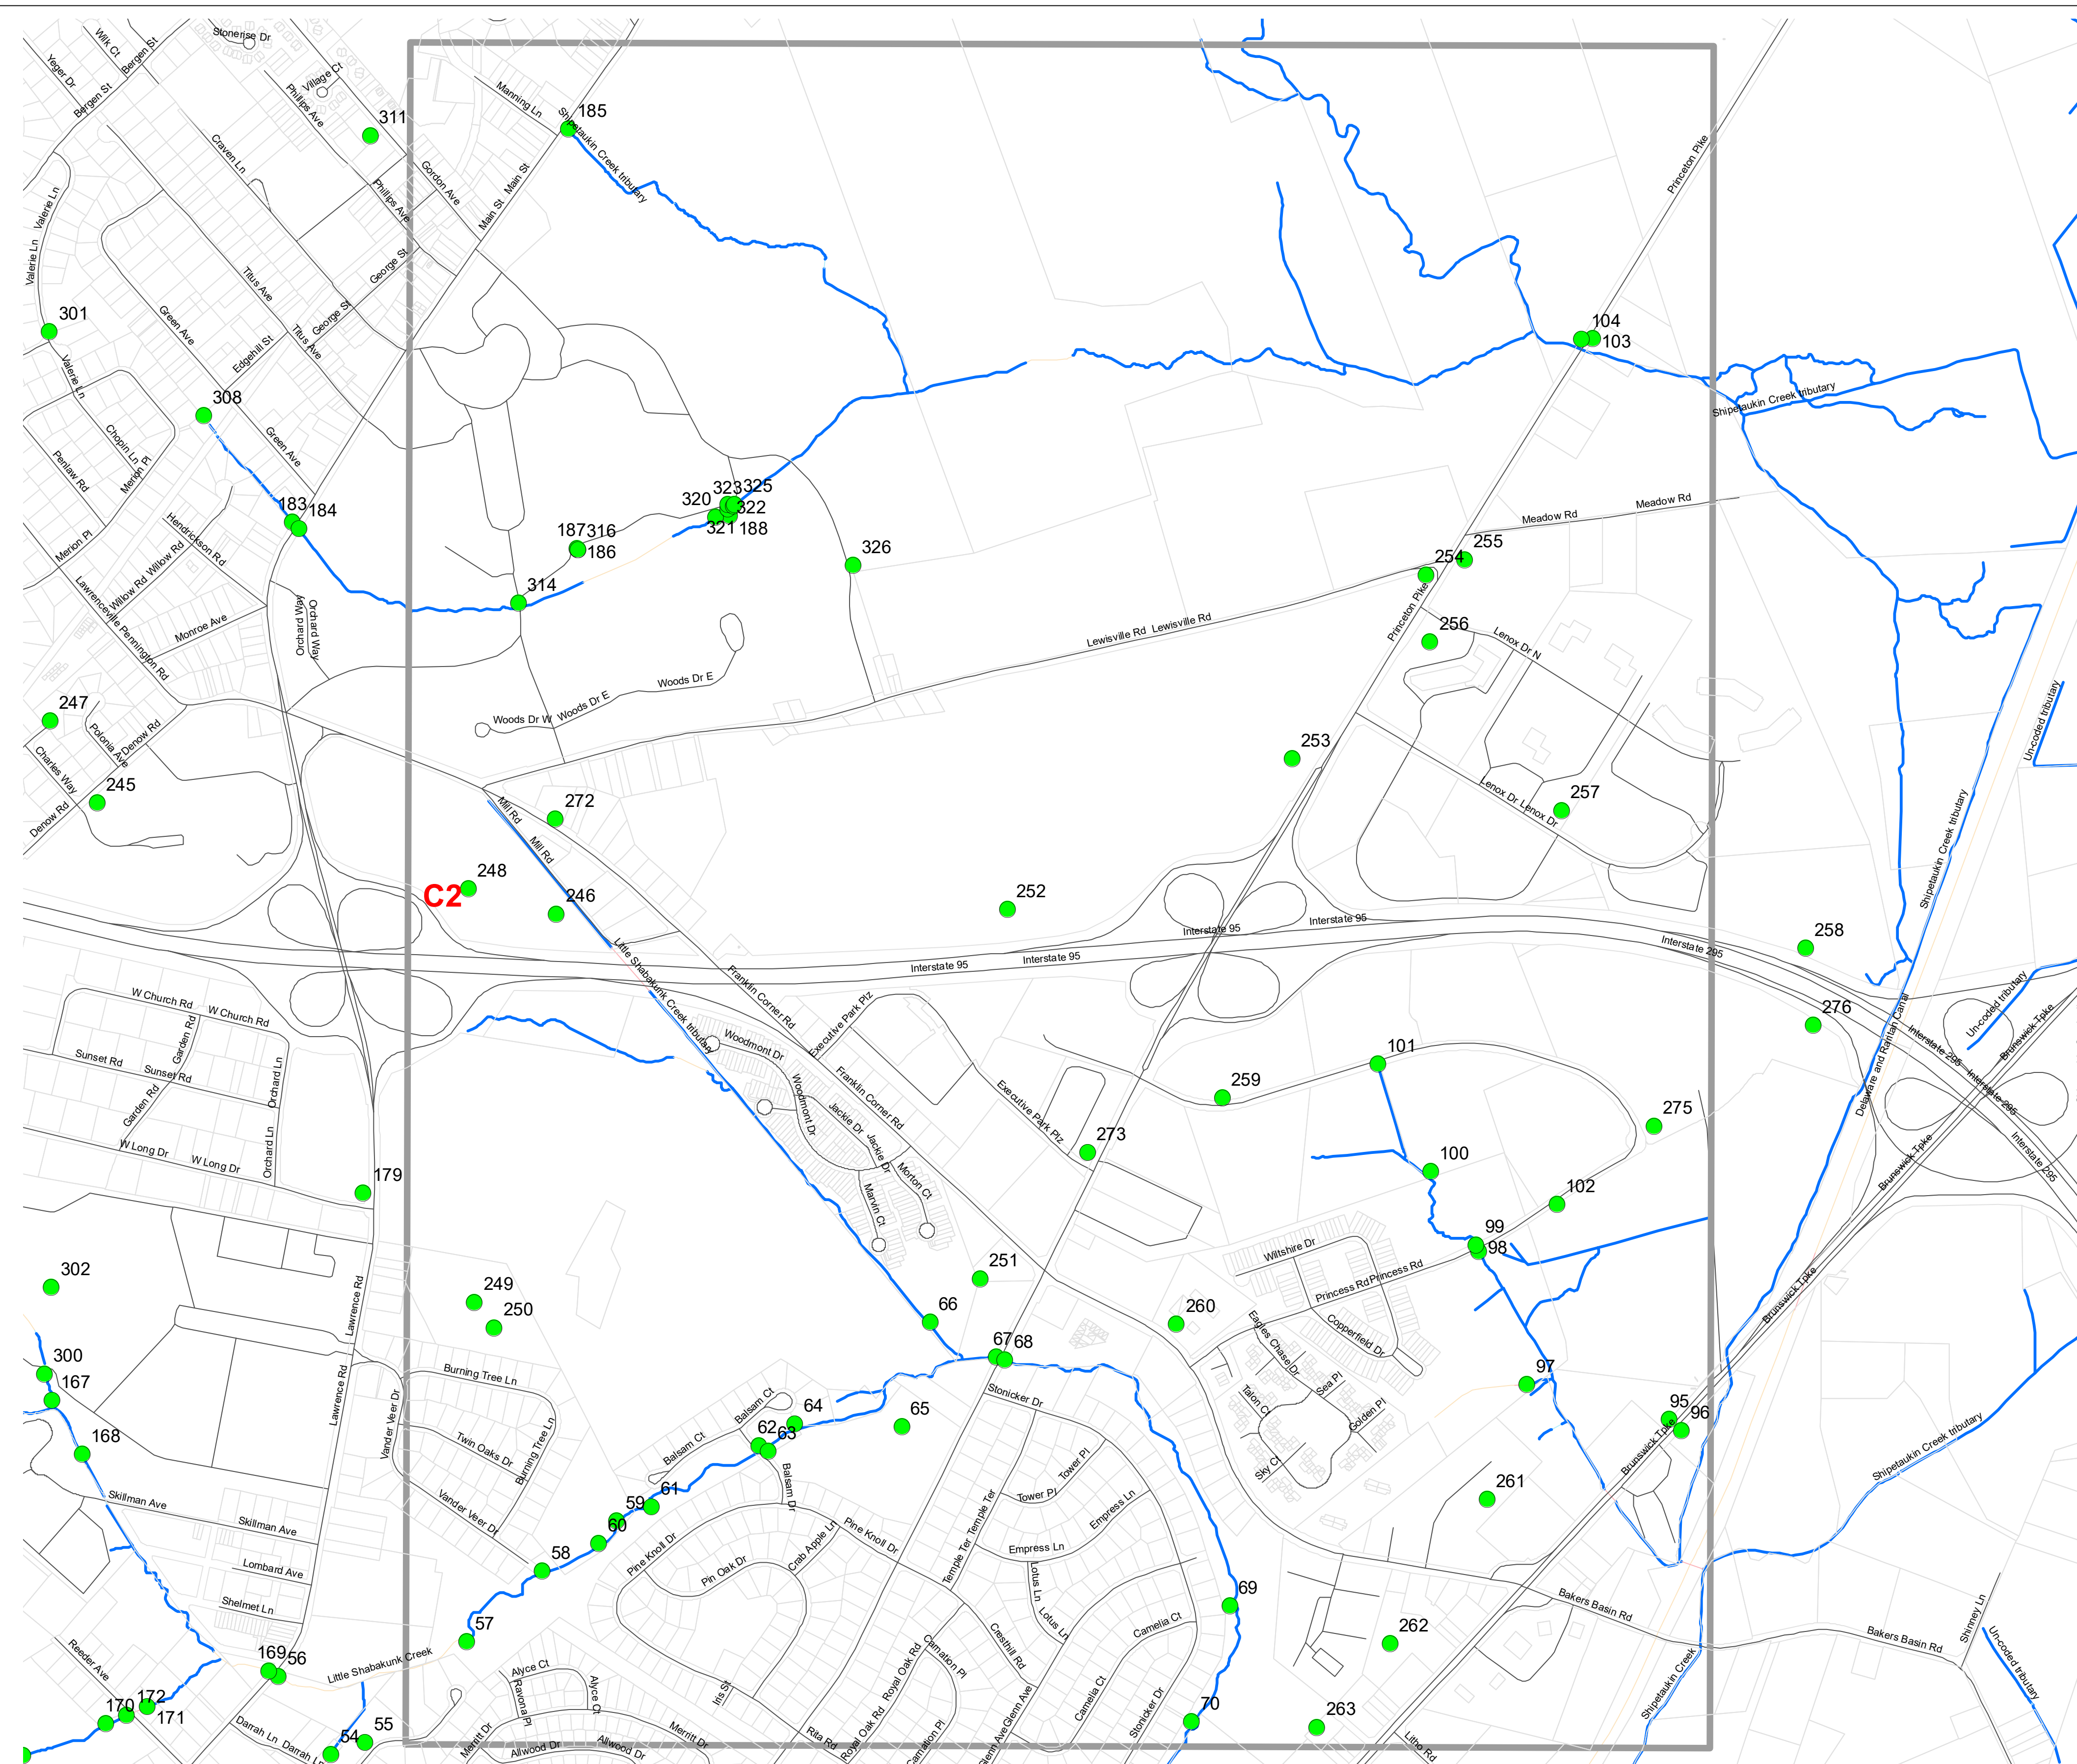

OUTFALL LOCATION MAP
LAWRENCE TOWNSHIP
MERCER COUNTY, NEW JERSEY

November 2020

INDEX MAP

0.5
Miles

**OUTFALL LOCATION MAP
LAWRENCE TOWNSHIP
MERCER COUNTY, NEW JERSEY**

November 2020

A1

0.5
Miles

0.5 Miles

**OUTFALL LOCATION MAP
LAWRENCE TOWNSHIP
MERCER COUNTY, NEW JERSEY**

November 2020

B2

**OUTFALL LOCATION MAP
LAWRENCE TOWNSHIP
MERCER COUNTY, NEW JERSEY**

November 2020

B3

0.5
Miles

OUTFALL LOCATION MAP
LAWRENCE TOWNSHIP
MERCER COUNTY, NEW JERSEY

November 2020

B4

**OUTFALL LOCATION MAP
LAWRENCE TOWNSHIP
MERCER COUNTY, NEW JERSEY**

November 2020

C1

0.5
Miles

**OUTFALL LOCATION MAP
LAWRENCE TOWNSHIP
MERCER COUNTY, NEW JERSEY**

November 2020

C2

0.5 Miles

**OUTFALL LOCATION MAP
LAWRENCE TOWNSHIP
MERCER COUNTY, NEW JERSEY**

November 2020

C3

0.5 Miles

OUTFALL LOCATION MAP
LAWRENCE TOWNSHIP
MERCER COUNTY, NEW JERSEY