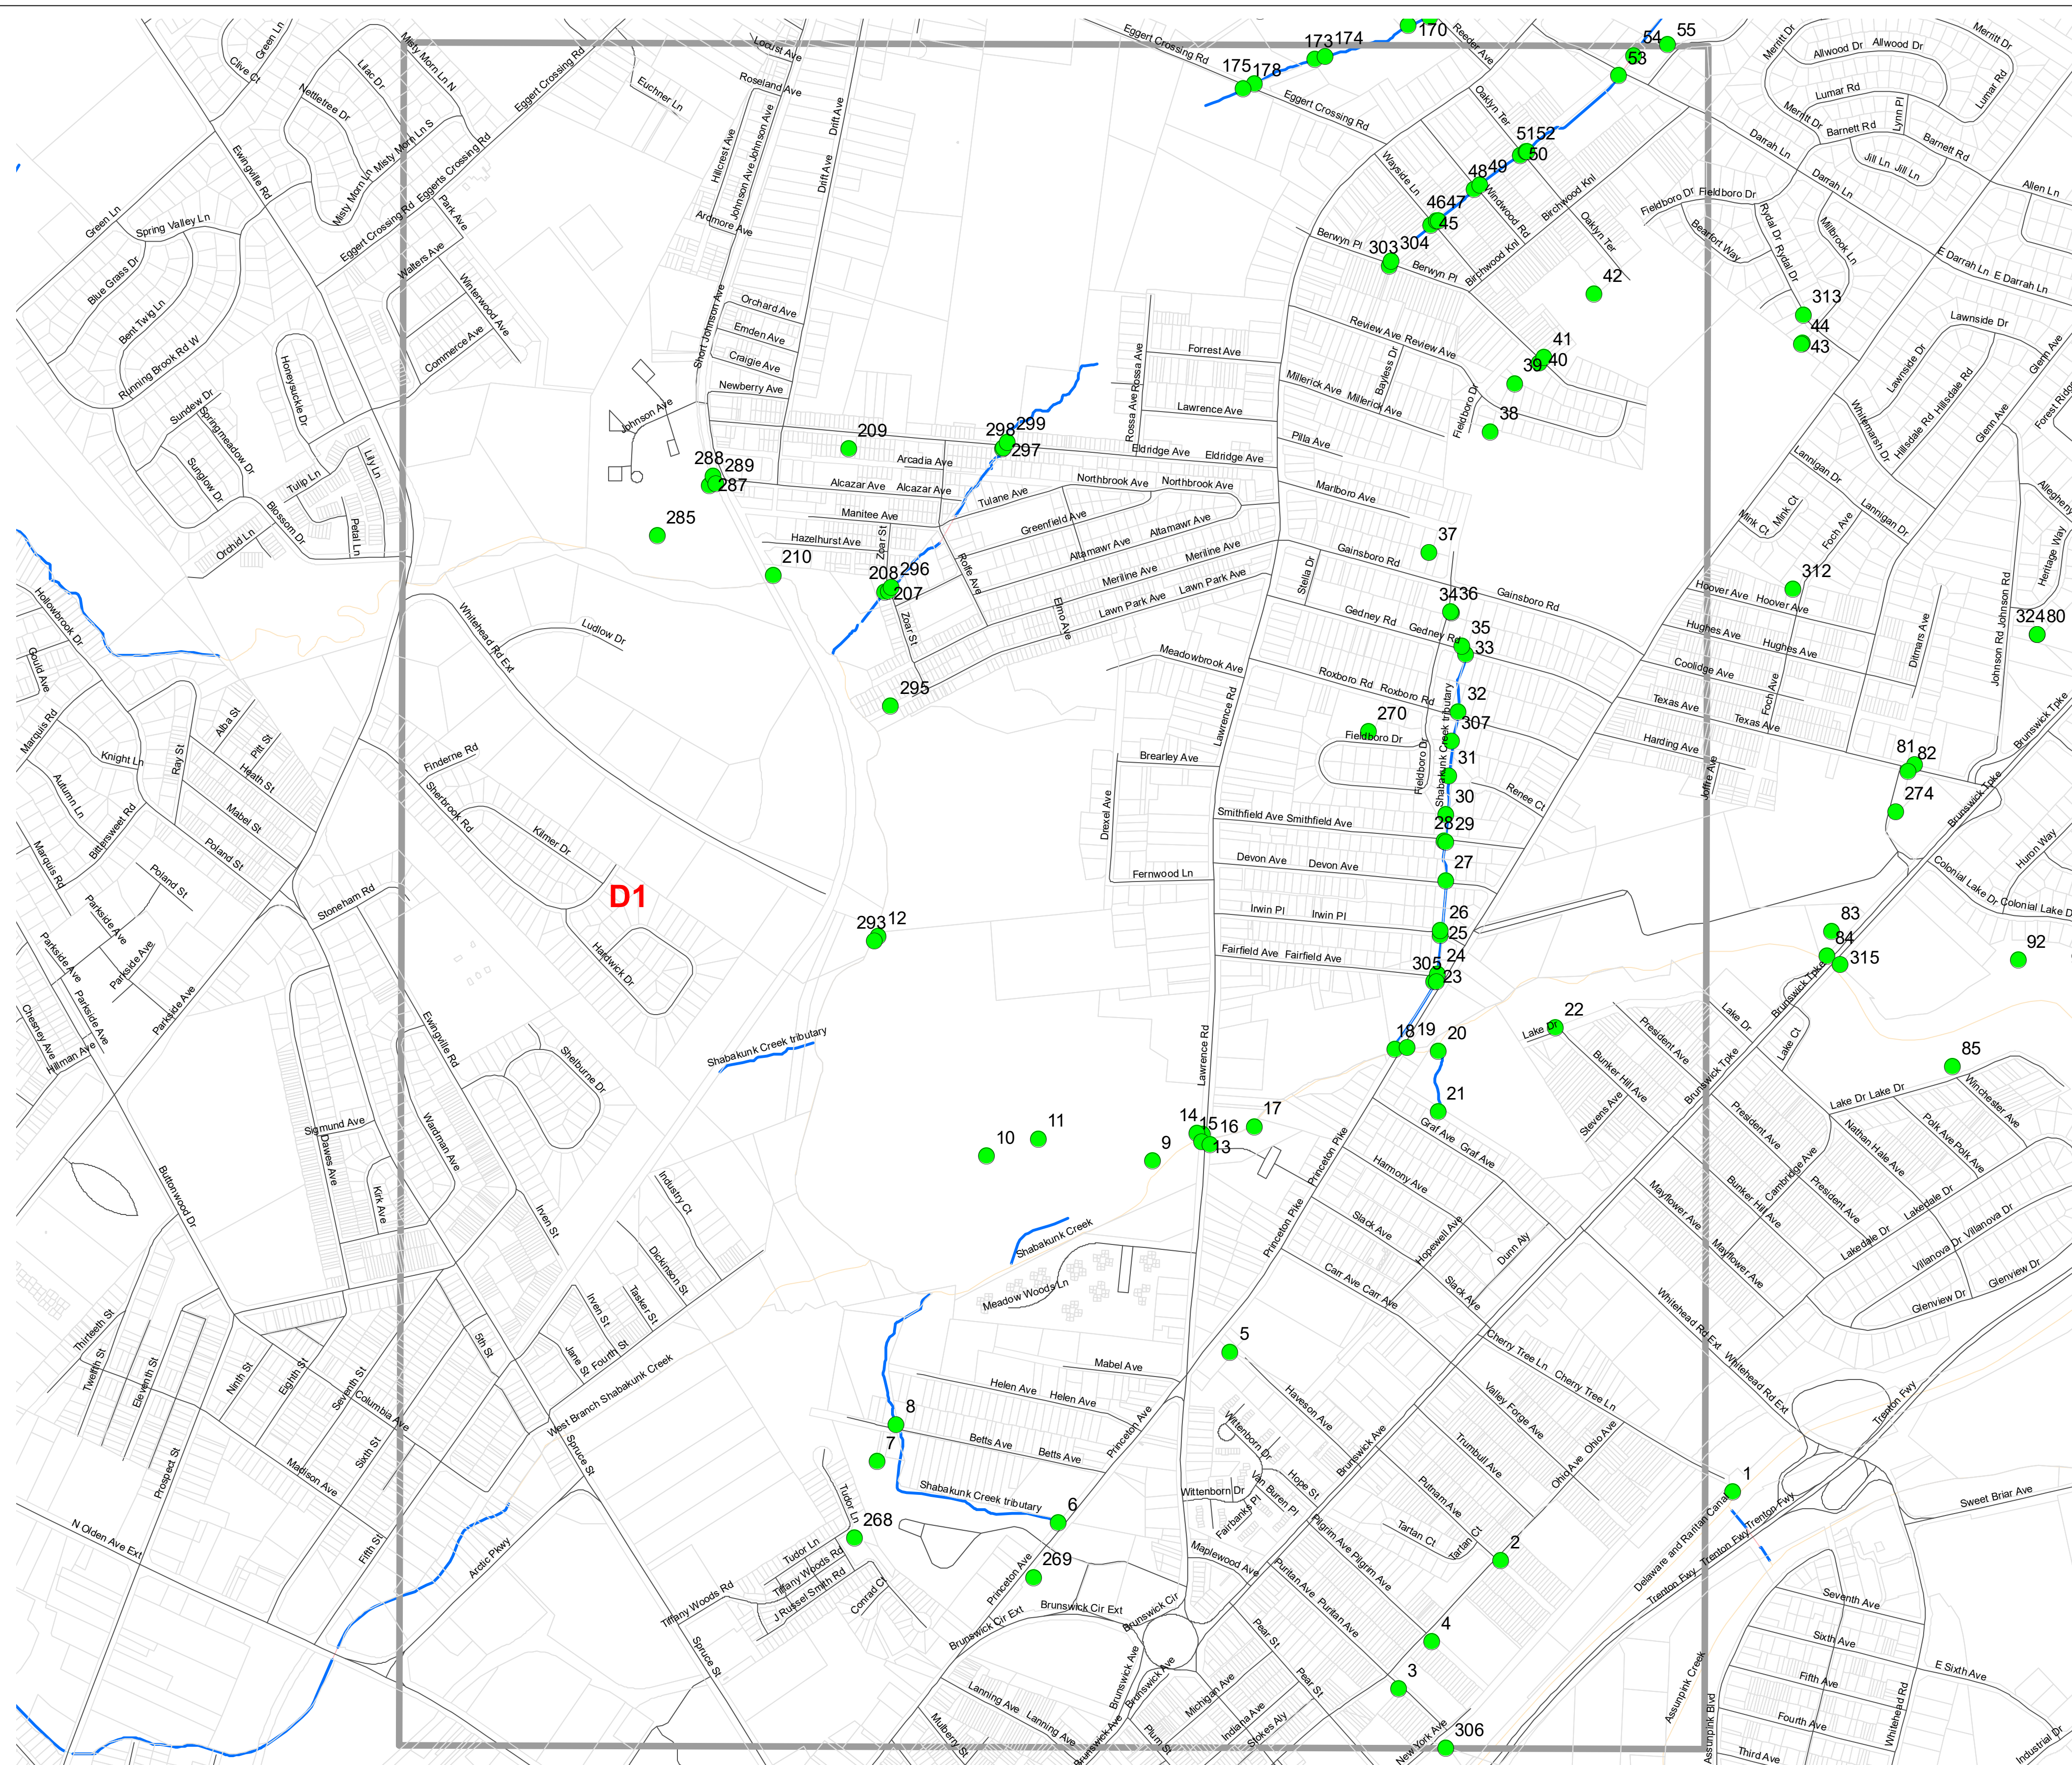

**OUTFALL LOCATION MAP
LAWRENCE TOWNSHIP
MERCER COUNTY, NEW JERSEY**

November 2020

D1