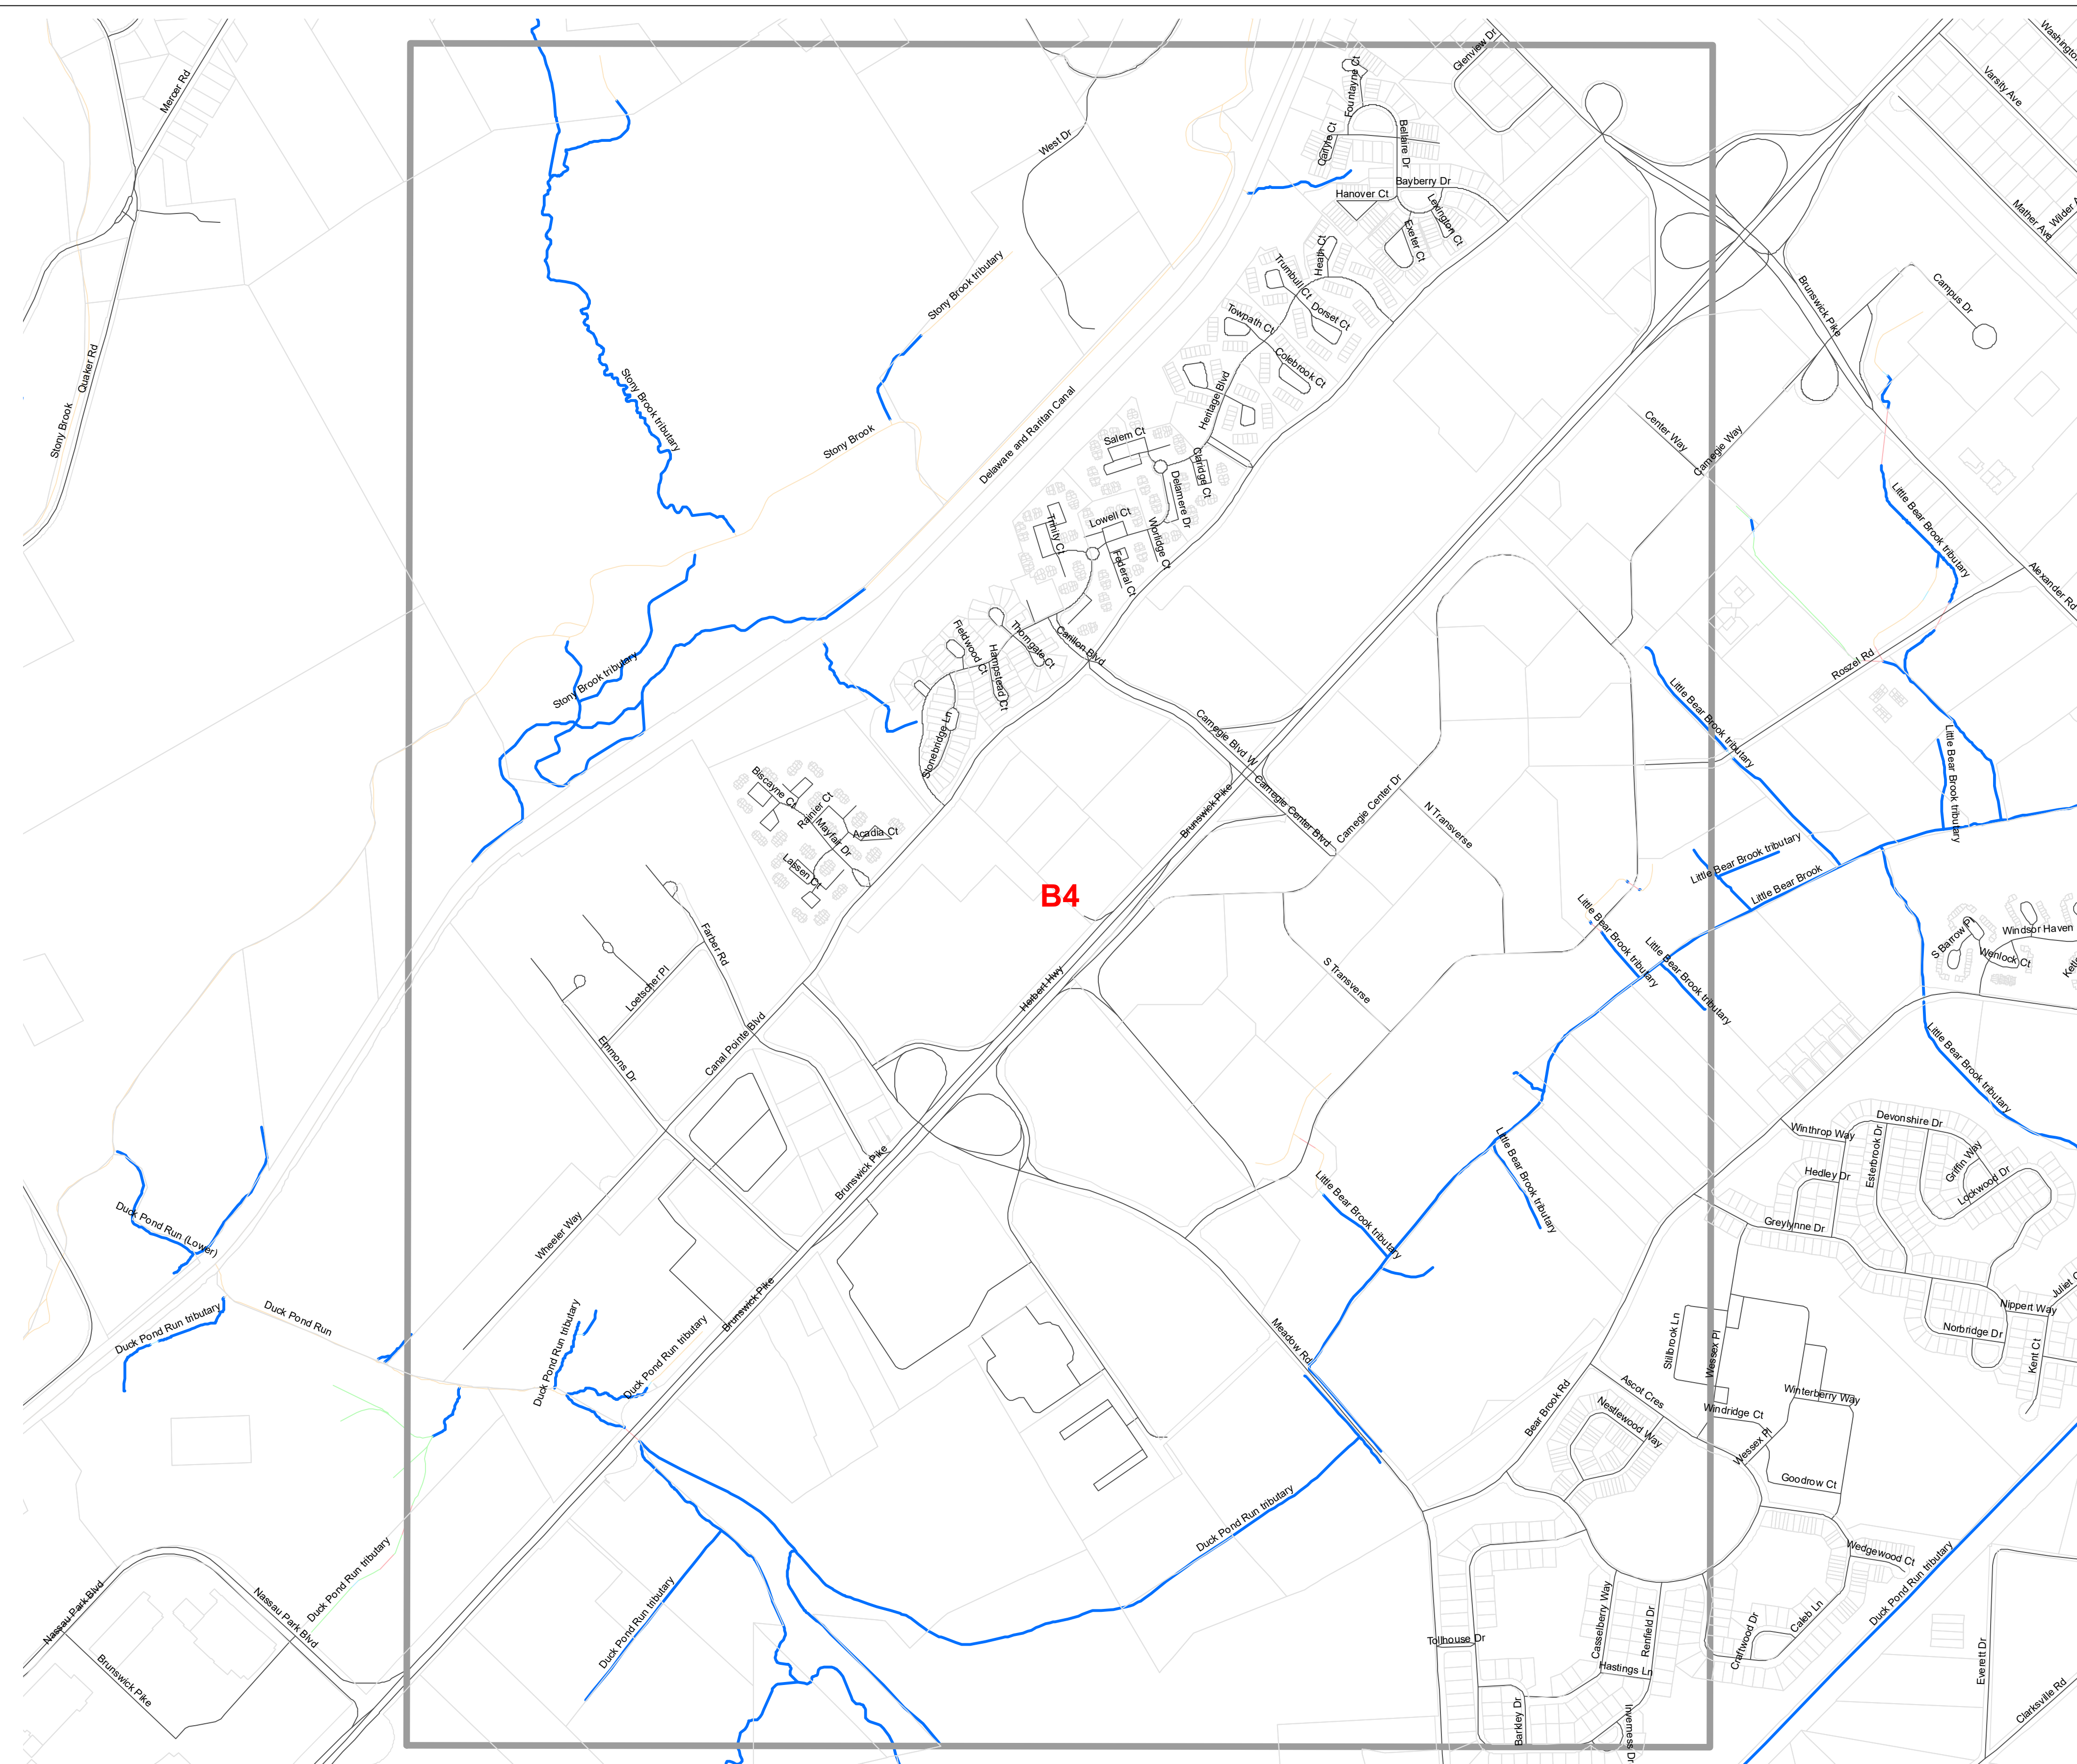

OUTFALL LOCATION MAP
LAWRENCE TOWNSHIP
MERCER COUNTY, NEW JERSEY

November 2020

INDEX MAP

0.5
Miles

**OUTFALL LOCATION MAP
LAWRENCE TOWNSHIP
MERCER COUNTY, NEW JERSEY**

November 2020

A1

0.5
Miles

**OUTFALL LOCATION MAP
LAWRENCE TOWNSHIP
MERCER COUNTY, NEW JERSEY**

November 2020

A2

A3

222

221

220

OUTFALL LOCATION MAP
LAWRENCE TOWNSHIP
MERCER COUNTY, NEW JERSEY

0.5 Miles

**OUTFALL LOCATION MAP
LAWRENCE TOWNSHIP
MERCER COUNTY, NEW JERSEY**

November 2020

B2

**OUTFALL LOCATION MAP
LAWRENCE TOWNSHIP
MERCER COUNTY, NEW JERSEY**

November 2020

B3

0.5
Miles

OUTFALL LOCATION MAP
LAWRENCE TOWNSHIP
MERCER COUNTY, NEW JERSEY

November 2020

B4

**OUTFALL LOCATION MAP
LAWRENCE TOWNSHIP
MERCER COUNTY, NEW JERSEY**

November 2020

C1

0.5
Miles

**OUTFALL LOCATION MAP
LAWRENCE TOWNSHIP
MERCER COUNTY, NEW JERSEY**