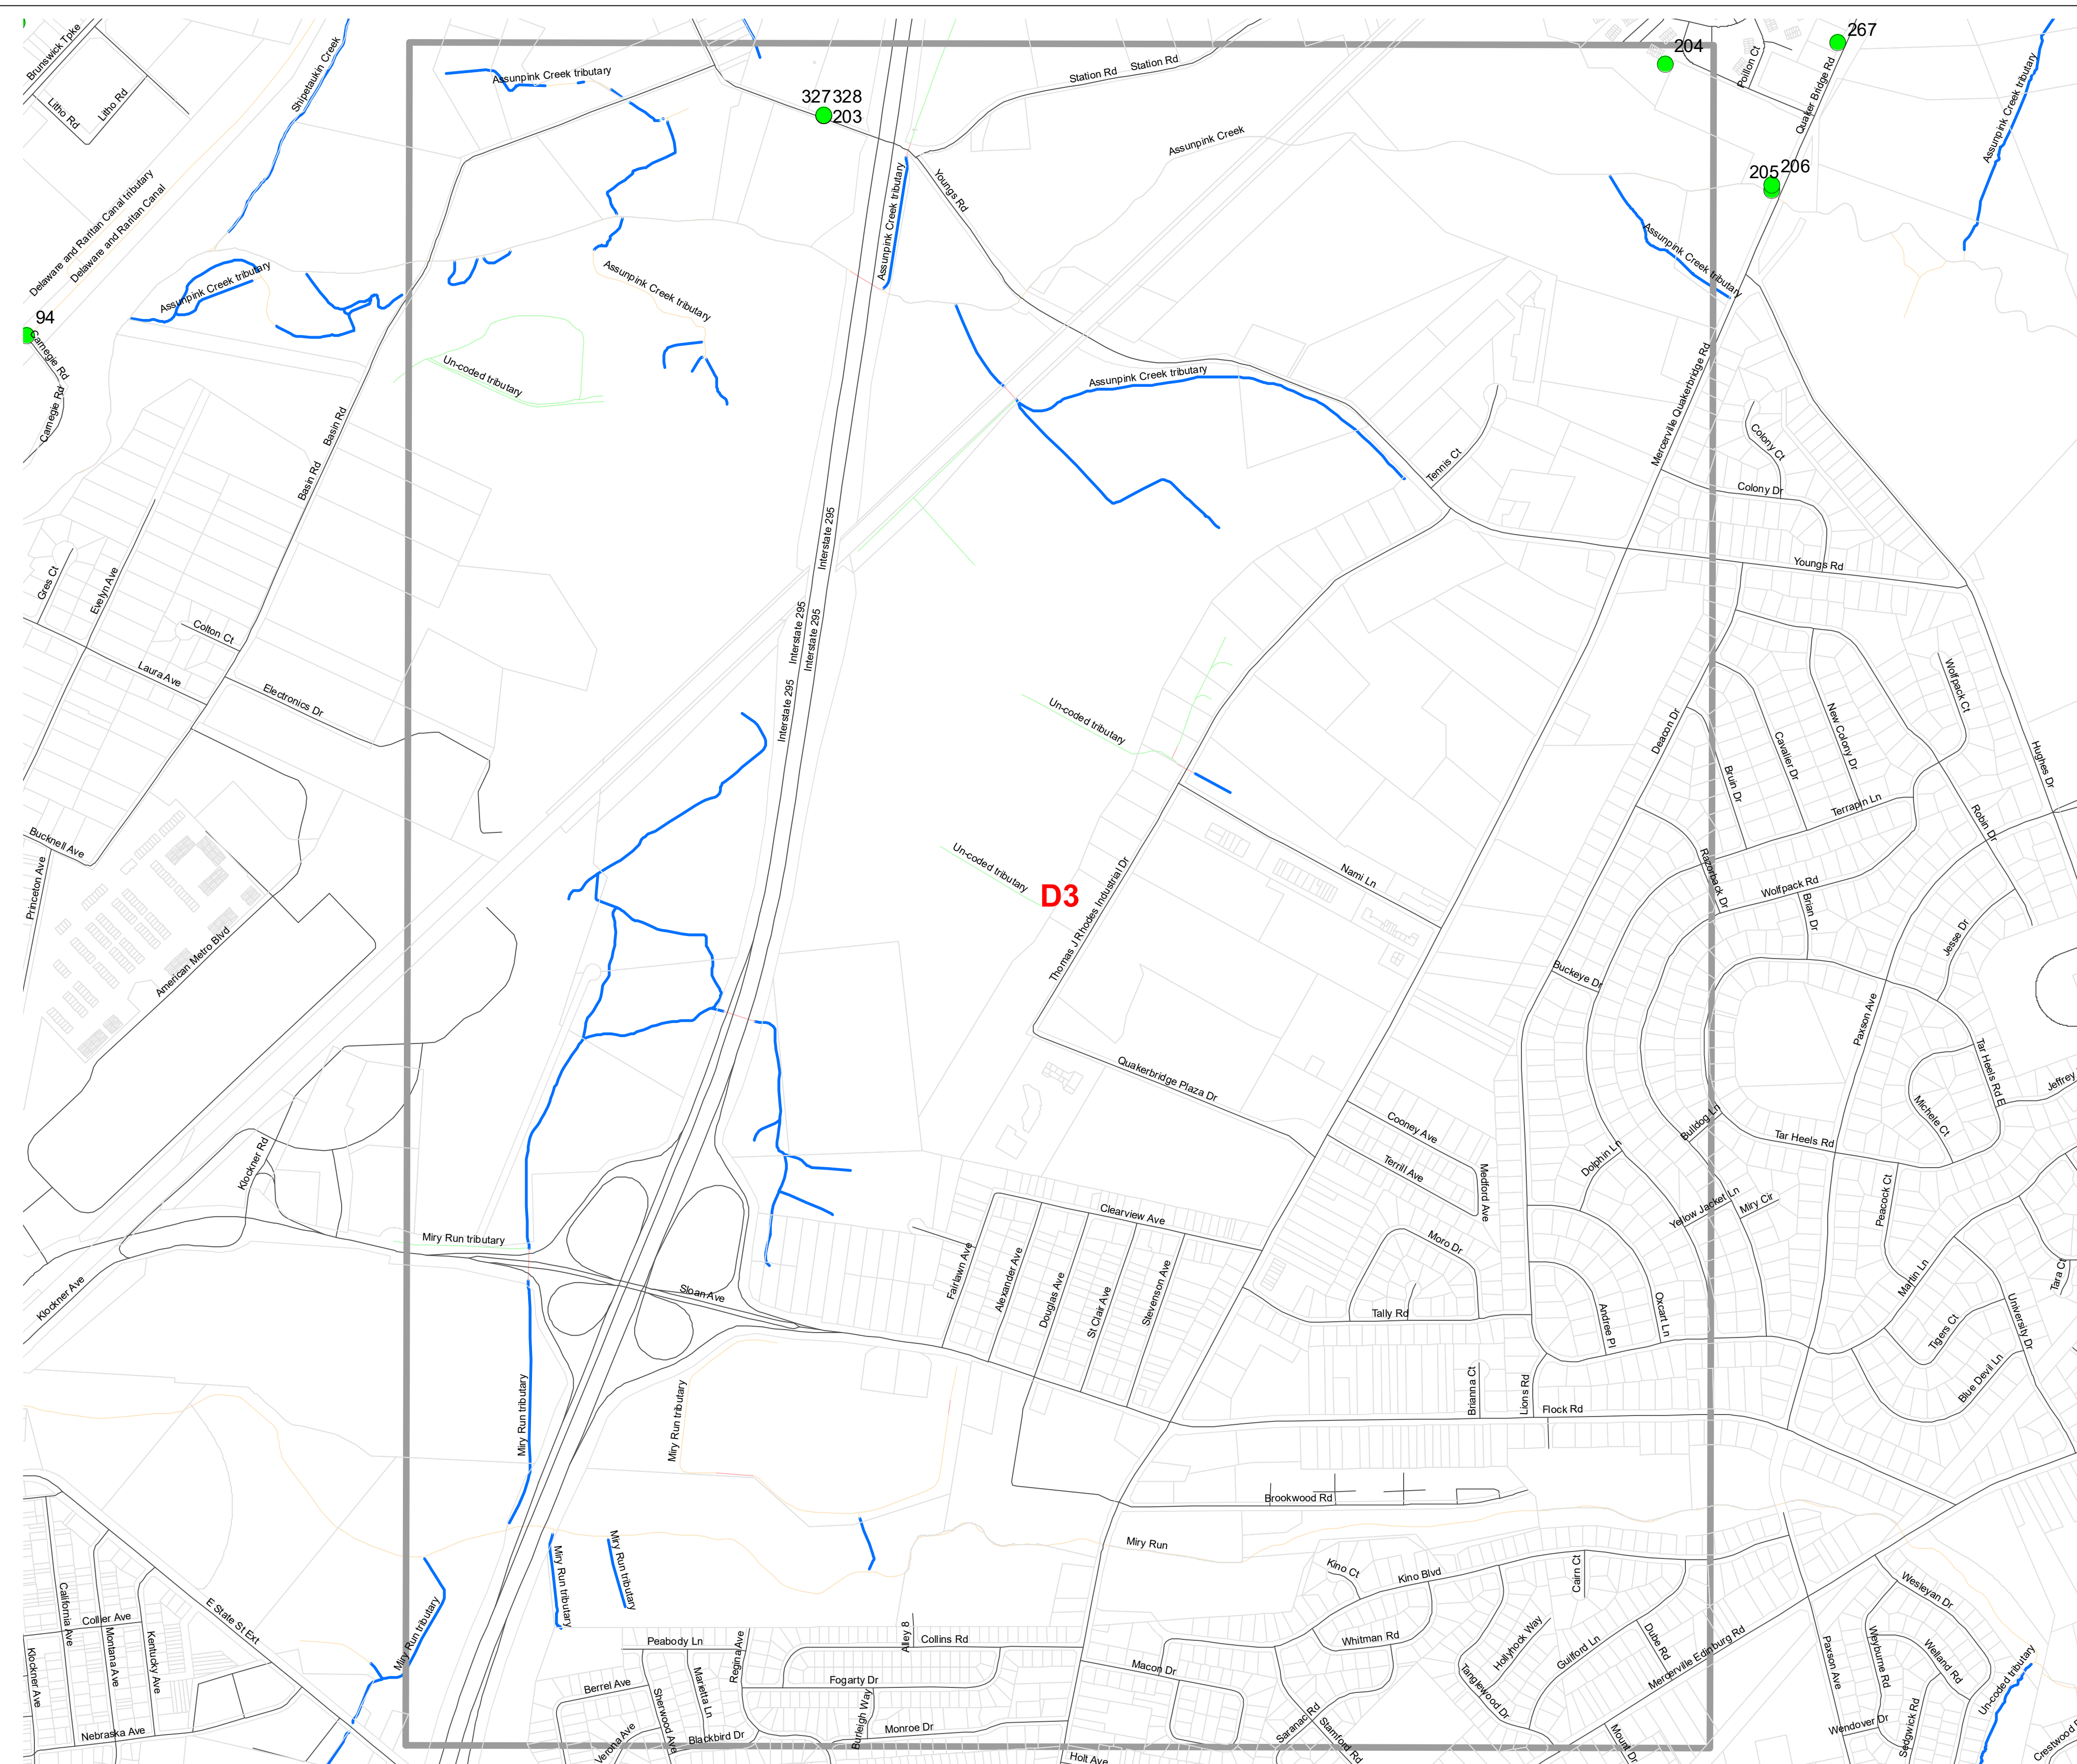

OUTFALL LOCATION MAP
LAWRENCE TOWNSHIP
MERCER COUNTY, NEW JERSEY

November 2020

INDEX MAP

0.5
Miles

**OUTFALL LOCATION MAP
LAWRENCE TOWNSHIP
MERCER COUNTY, NEW JERSEY**

November 2020

A1

0.5
Miles

November 2020

C2

0.5 Miles

**OUTFALL LOCATION MAP
LAWRENCE TOWNSHIP
MERCER COUNTY, NEW JERSEY**

November 2020

C3

0.5 Miles

OUTFALL LOCATION MAP
LAWRENCE TOWNSHIP
MERCER COUNTY, NEW JERSEY

November 2020

C4

**OUTFALL LOCATION MAP
LAWRENCE TOWNSHIP
MERCER COUNTY, NEW JERSEY**

November 2020

D1

**OUTFALL LOCATION MAP
LAWRENCE TOWNSHIP
MERCER COUNTY, NEW JERSEY**

November 2020

D2

0.5 Miles

**OUTFALL LOCATION MAP
LAWRENCE TOWNSHIP
MERCER COUNTY, NEW JERSEY**

November 2020

D3

D4

OUTFALL LOCATION MAP
 LAWRENCE TOWNSHIP
 MERCER COUNTY, NEW JERSEY

November 2020

D4