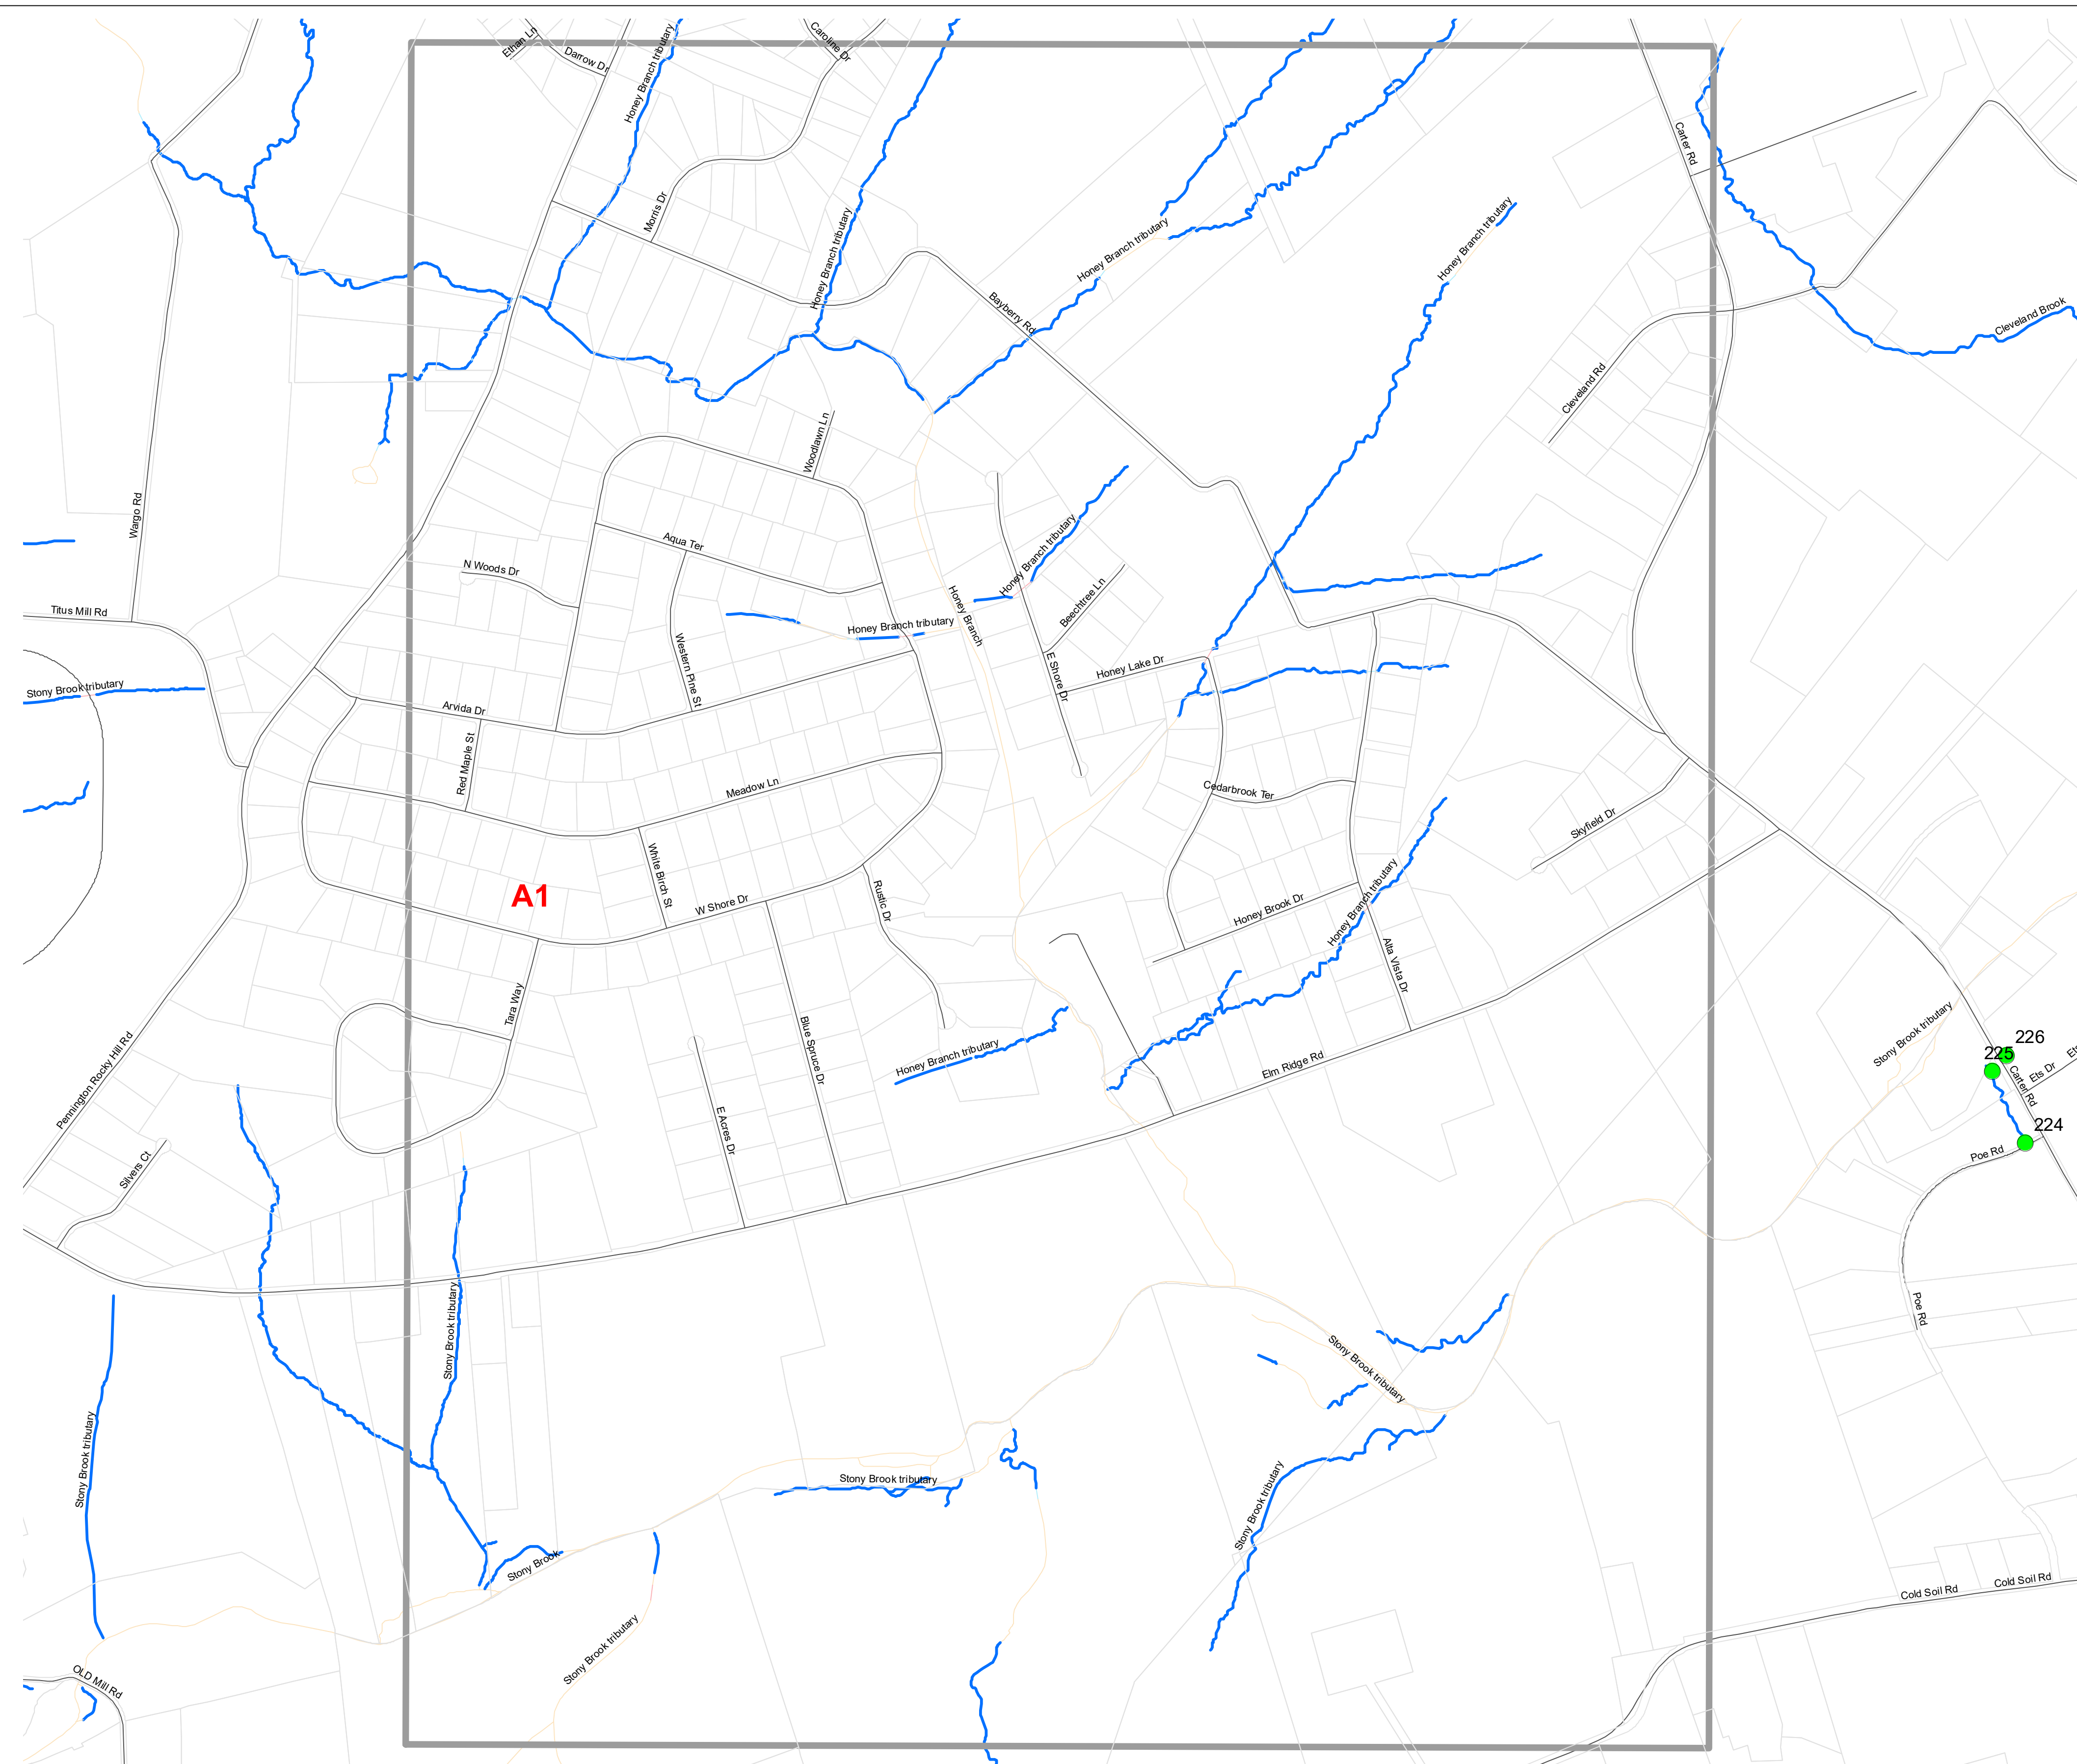

OUTFALL LOCATION MAP
LAWRENCE TOWNSHIP
MERCER COUNTY, NEW JERSEY

November 2020

INDEX MAP

0.5
Miles

**OUTFALL LOCATION MAP
LAWRENCE TOWNSHIP
MERCER COUNTY, NEW JERSEY**

November 2020

A1

0.5
Miles

**OUTFALL LOCATION MAP
LAWRENCE TOWNSHIP
MERCER COUNTY, NEW JERSEY**

November 2020

A2

A3

222

221

220

OUTFALL LOCATION MAP
LAWRENCE TOWNSHIP
MERCER COUNTY, NEW JERSEY

November 2020

A3

**OUTFALL LOCATION MAP
LAWRENCE TOWNSHIP
MERCER COUNTY, NEW JERSEY**

November 2020

A4

**OUTFALL LOCATION MAP
LAWRENCE TOWNSHIP
MERCER COUNTY, NEW JERSEY**

November 2020

B1

0.5 Miles

**OUTFALL LOCATION MAP
LAWRENCE TOWNSHIP
MERCER COUNTY, NEW JERSEY**

November 2020

B2

**OUTFALL LOCATION MAP
LAWRENCE TOWNSHIP
MERCER COUNTY, NEW JERSEY**

November 2020

B3

0.5
Miles