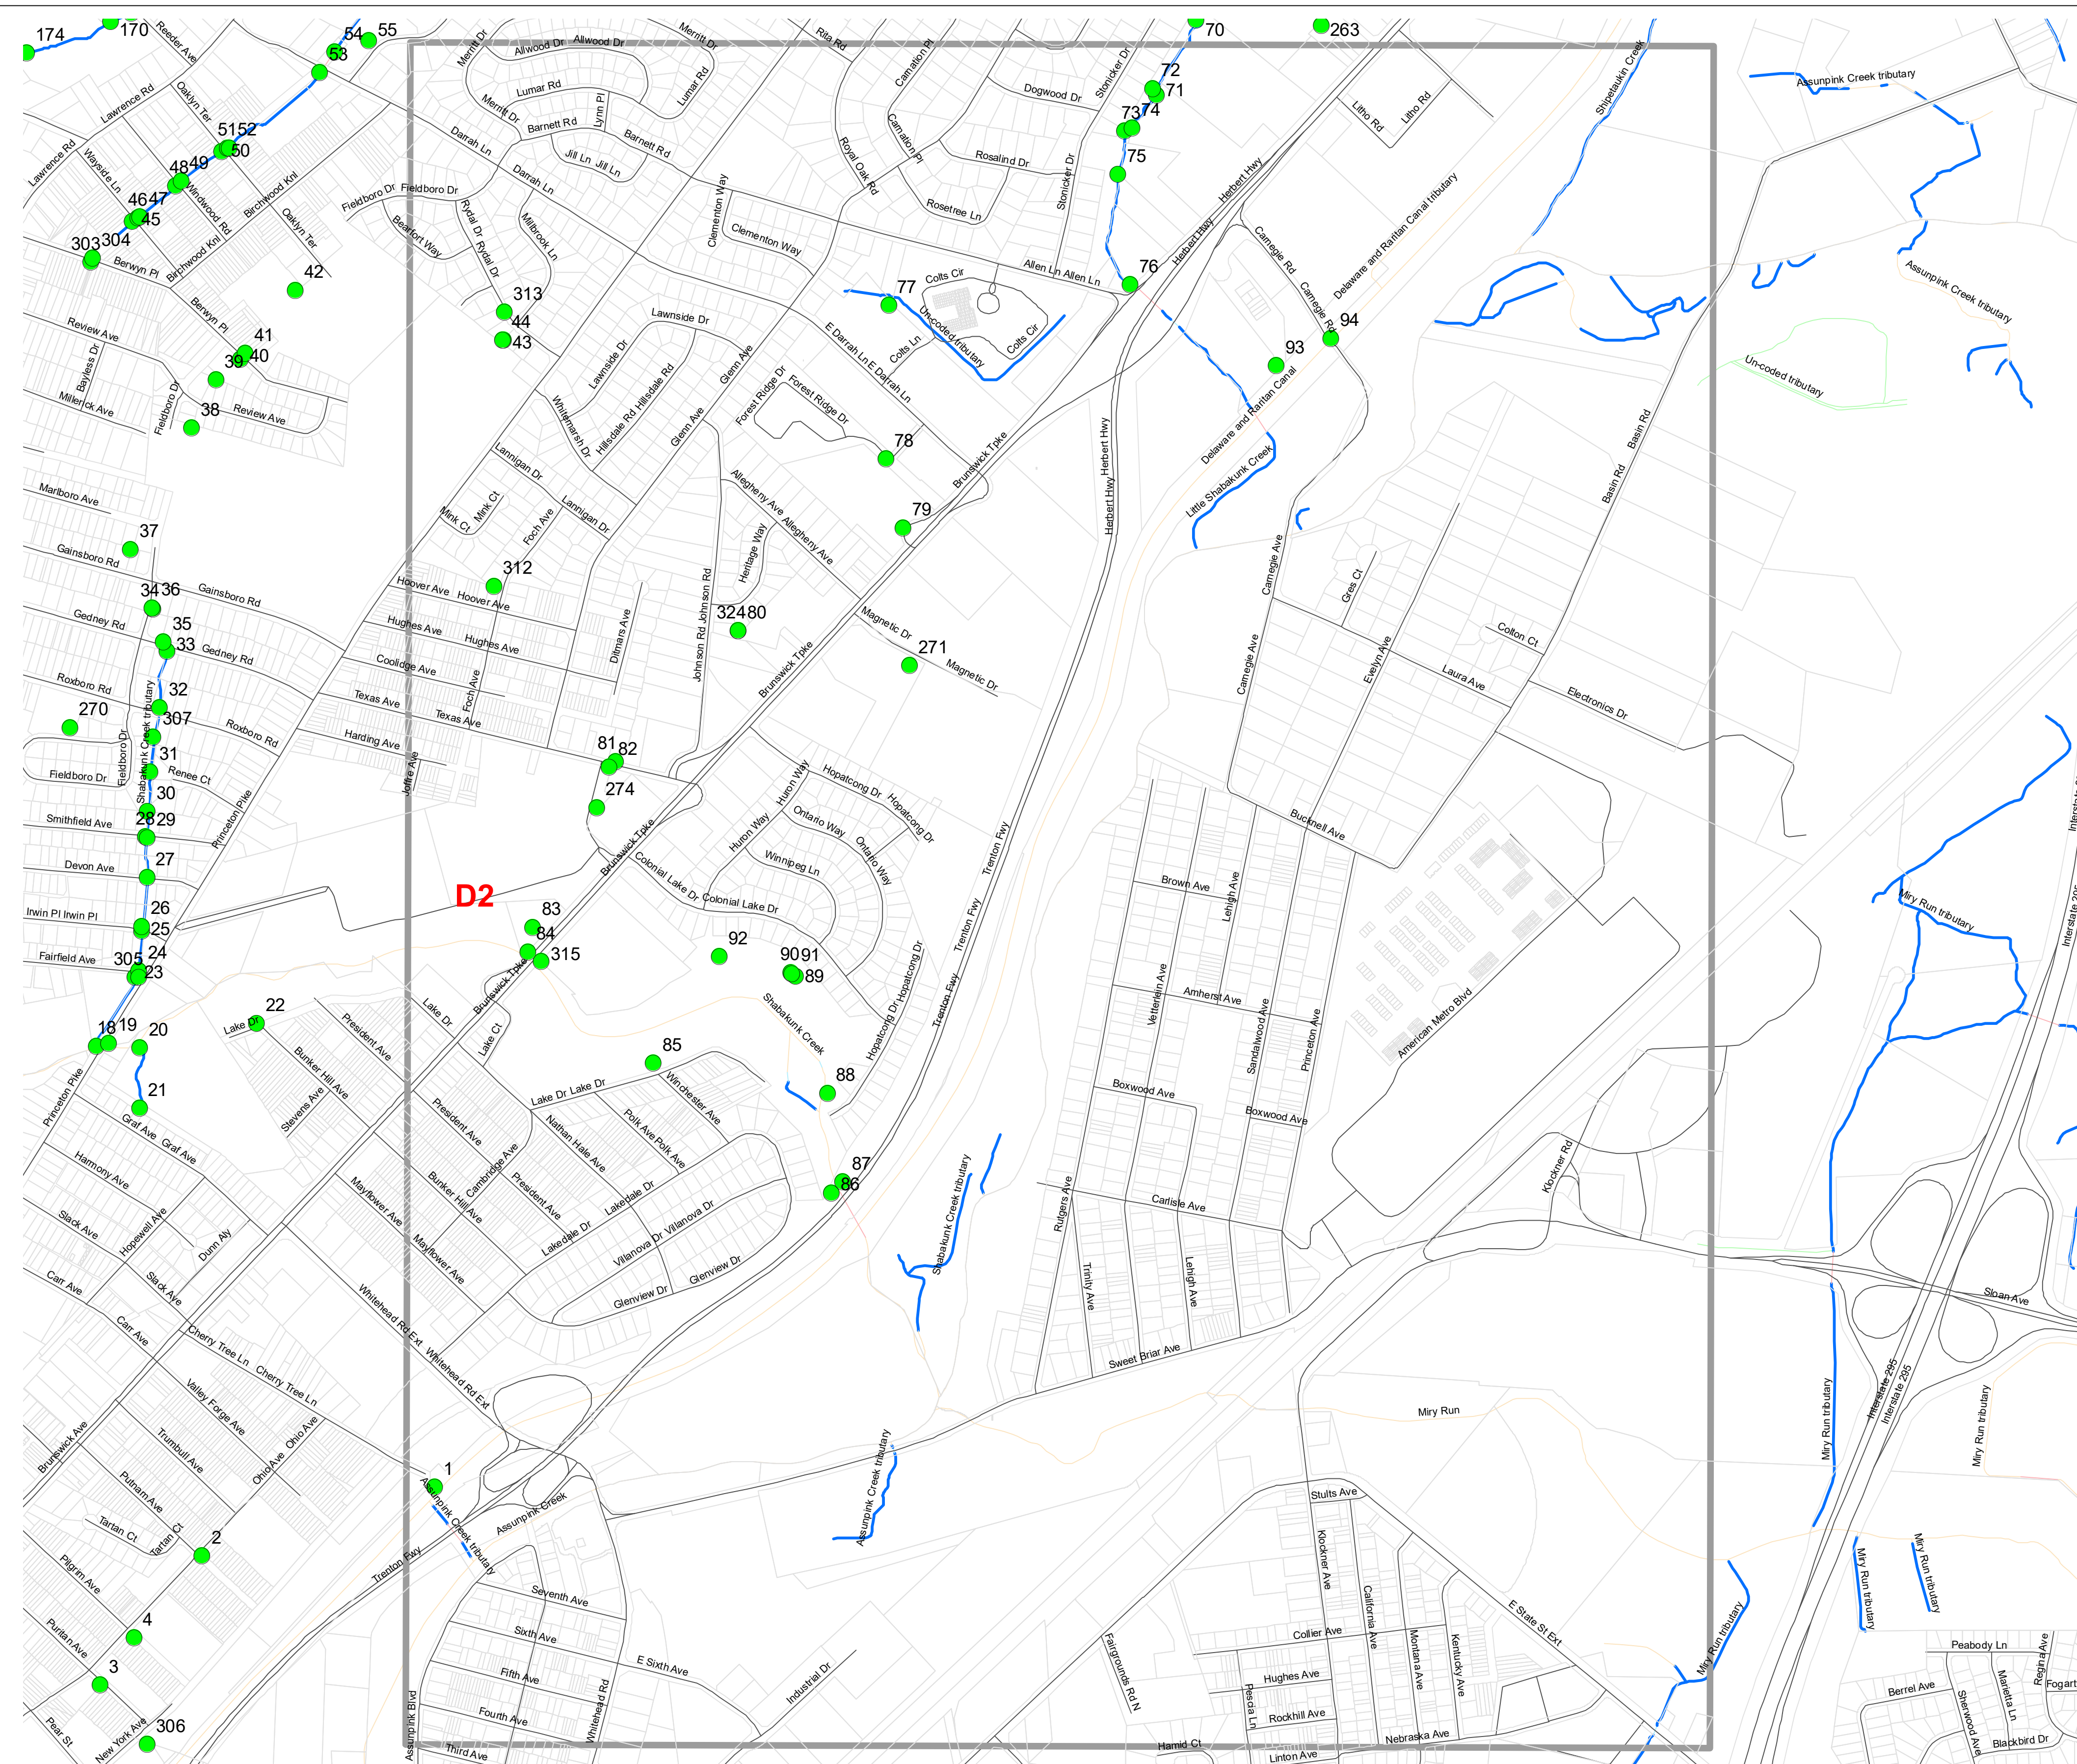

OUTFALL LOCATION MAP
LAWRENCE TOWNSHIP
MERCER COUNTY, NEW JERSEY

November 2020

INDEX MAP

0.5
Miles

**OUTFALL LOCATION MAP
LAWRENCE TOWNSHIP
MERCER COUNTY, NEW JERSEY**

November 2020

A1

0.5
Miles

November 2020

C2

0.5 Miles

**OUTFALL LOCATION MAP
LAWRENCE TOWNSHIP
MERCER COUNTY, NEW JERSEY**

November 2020

C3

0.5 Miles

OUTFALL LOCATION MAP
LAWRENCE TOWNSHIP
MERCER COUNTY, NEW JERSEY

November 2020

C4

**OUTFALL LOCATION MAP
LAWRENCE TOWNSHIP
MERCER COUNTY, NEW JERSEY**

November 2020

D1

**OUTFALL LOCATION MAP
LAWRENCE TOWNSHIP
MERCER COUNTY, NEW JERSEY**

November 2020

D2

0.5 Miles

**OUTFALL LOCATION MAP
LAWRENCE TOWNSHIP
MERCER COUNTY, NEW JERSEY**

November 2020

D3

D4

OUTFALL LOCATION MAP
 LAWRENCE TOWNSHIP
 MERCER COUNTY, NEW JERSEY

November 2020

D4