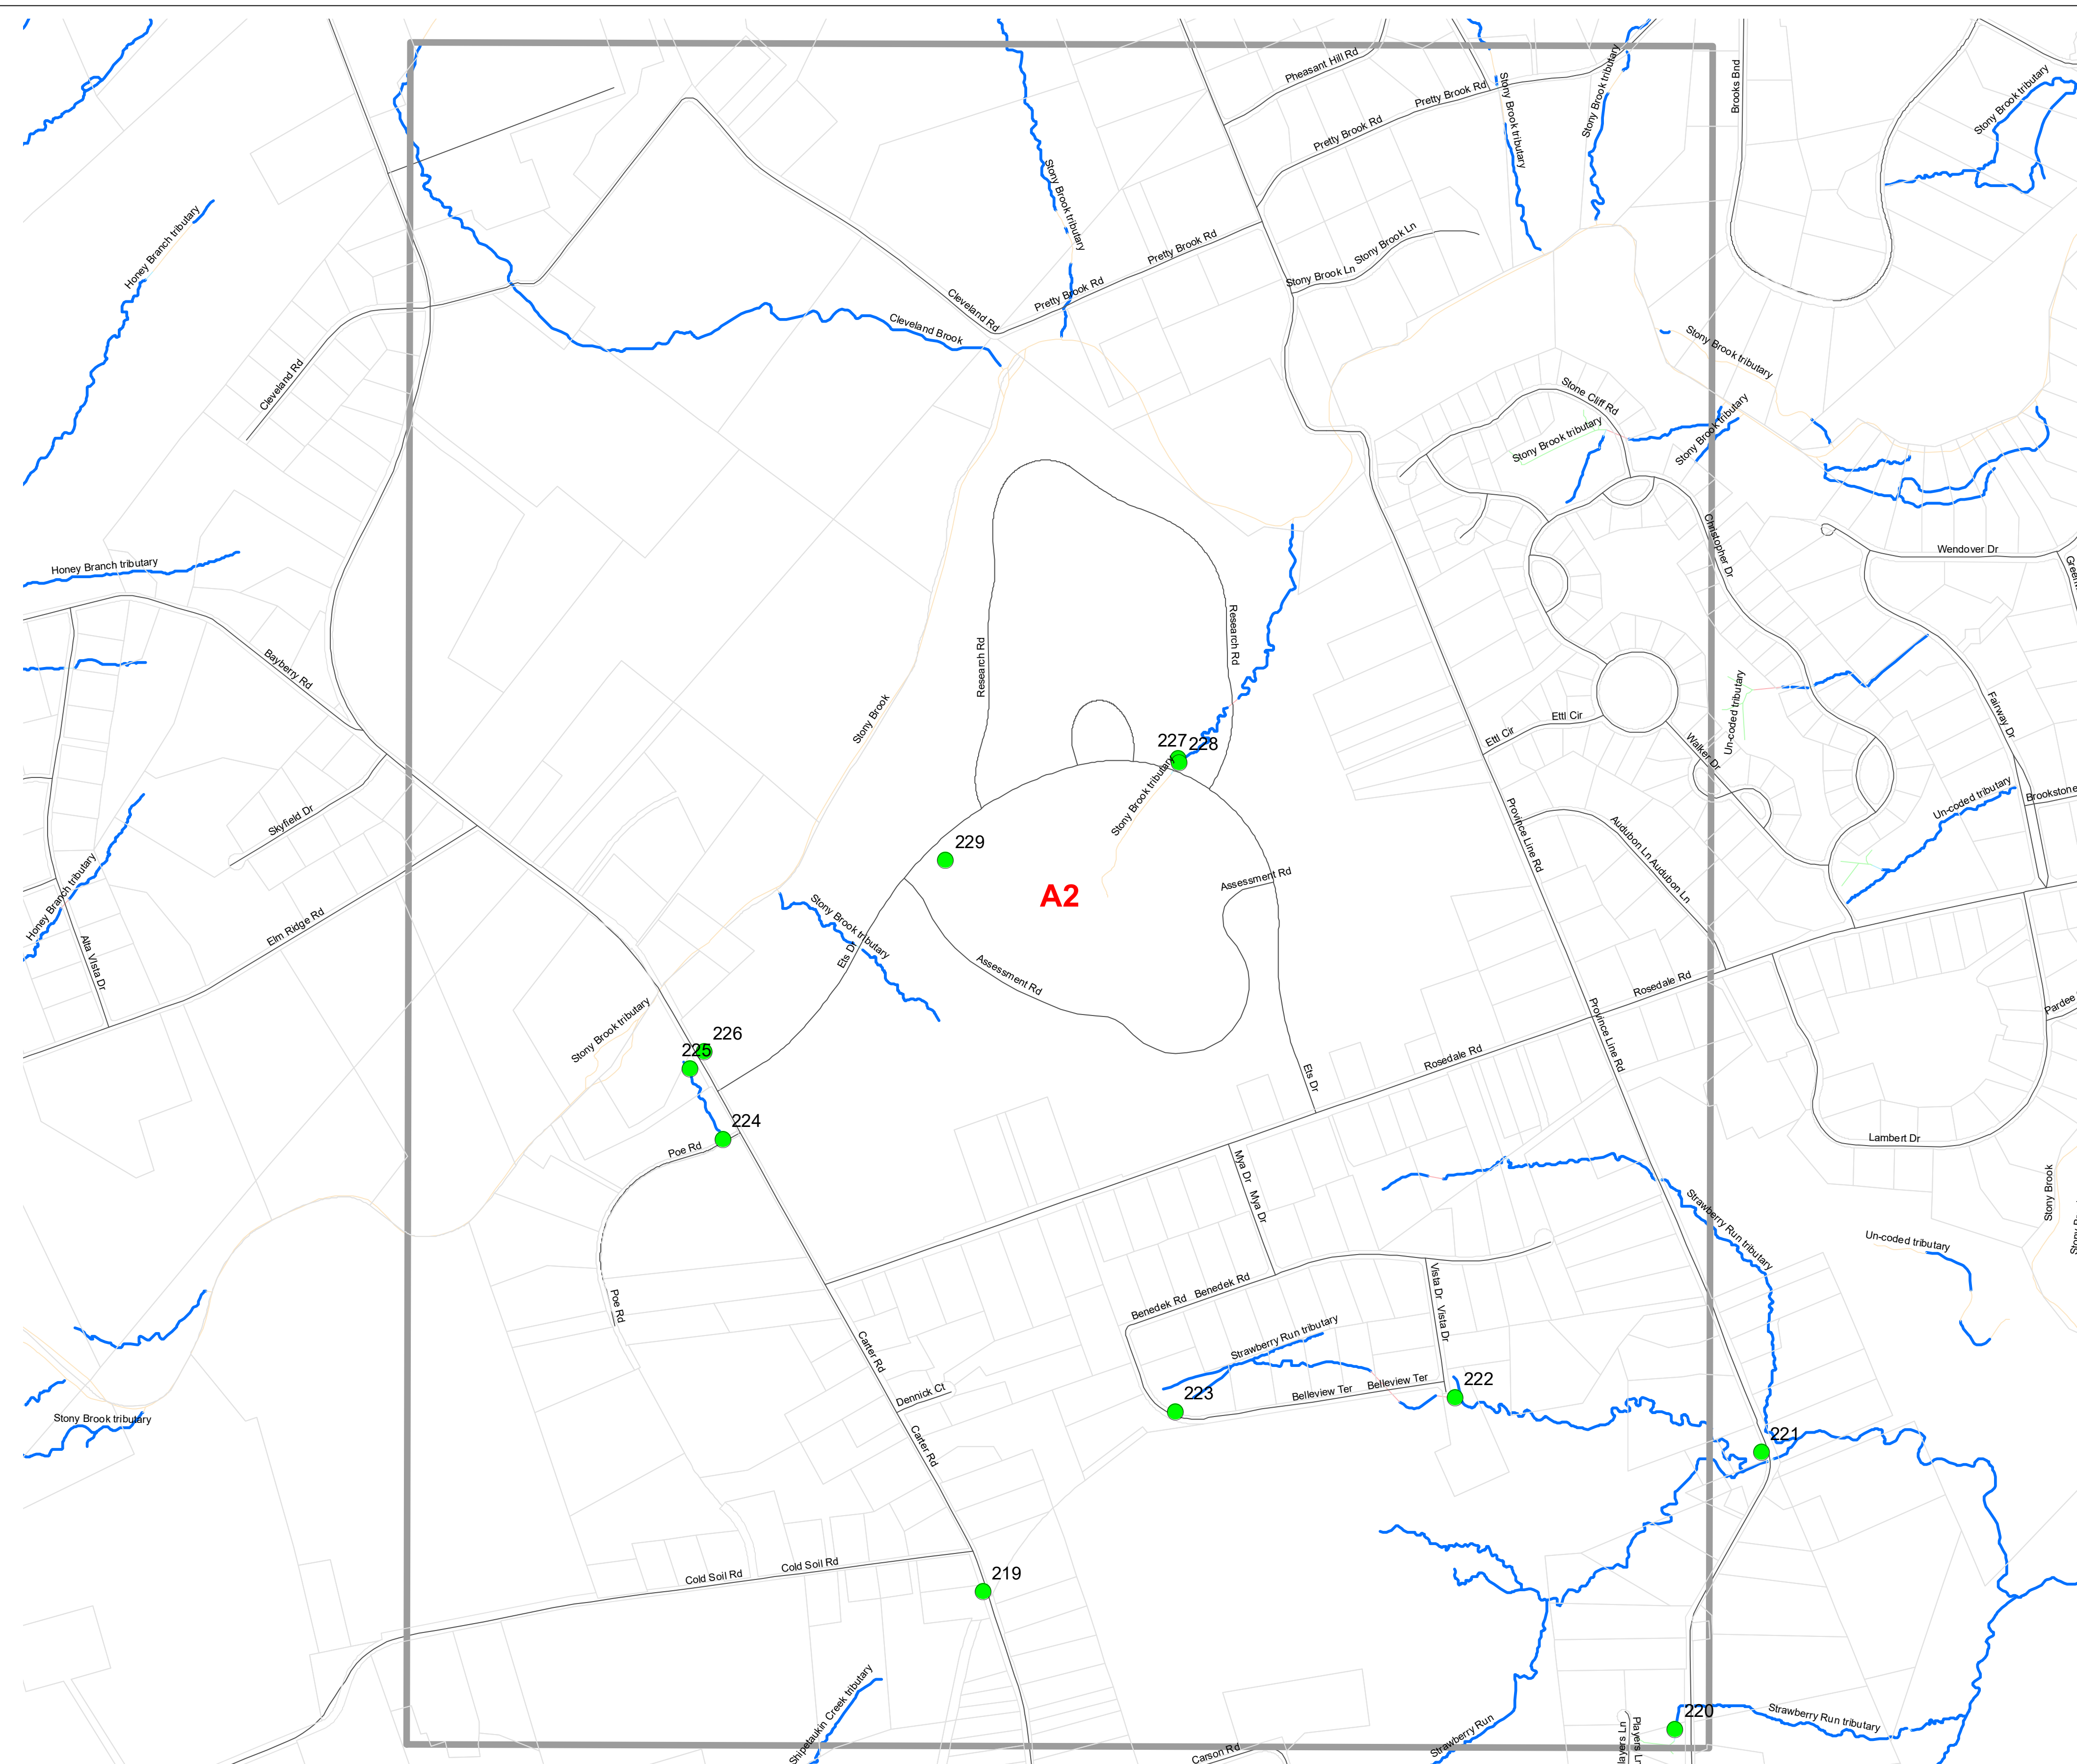

OUTFALL LOCATION MAP
LAWRENCE TOWNSHIP
MERCER COUNTY, NEW JERSEY

November 2020

INDEX MAP

0.5
Miles

**OUTFALL LOCATION MAP
LAWRENCE TOWNSHIP
MERCER COUNTY, NEW JERSEY**

November 2020

A1

0.5
Miles

**OUTFALL LOCATION MAP
LAWRENCE TOWNSHIP
MERCER COUNTY, NEW JERSEY**

November 2020

A2

A3

222

221

220

OUTFALL LOCATION MAP
LAWRENCE TOWNSHIP
MERCER COUNTY, NEW JERSEY

November 2020

A3

**OUTFALL LOCATION MAP
LAWRENCE TOWNSHIP
MERCER COUNTY, NEW JERSEY**

November 2020

A4

**OUTFALL LOCATION MAP
LAWRENCE TOWNSHIP
MERCER COUNTY, NEW JERSEY**

November 2020

B1

0.5 Miles

**OUTFALL LOCATION MAP
LAWRENCE TOWNSHIP
MERCER COUNTY, NEW JERSEY**

November 2020

B2

**OUTFALL LOCATION MAP
LAWRENCE TOWNSHIP
MERCER COUNTY, NEW JERSEY**

November 2020

B3

0.5
Miles