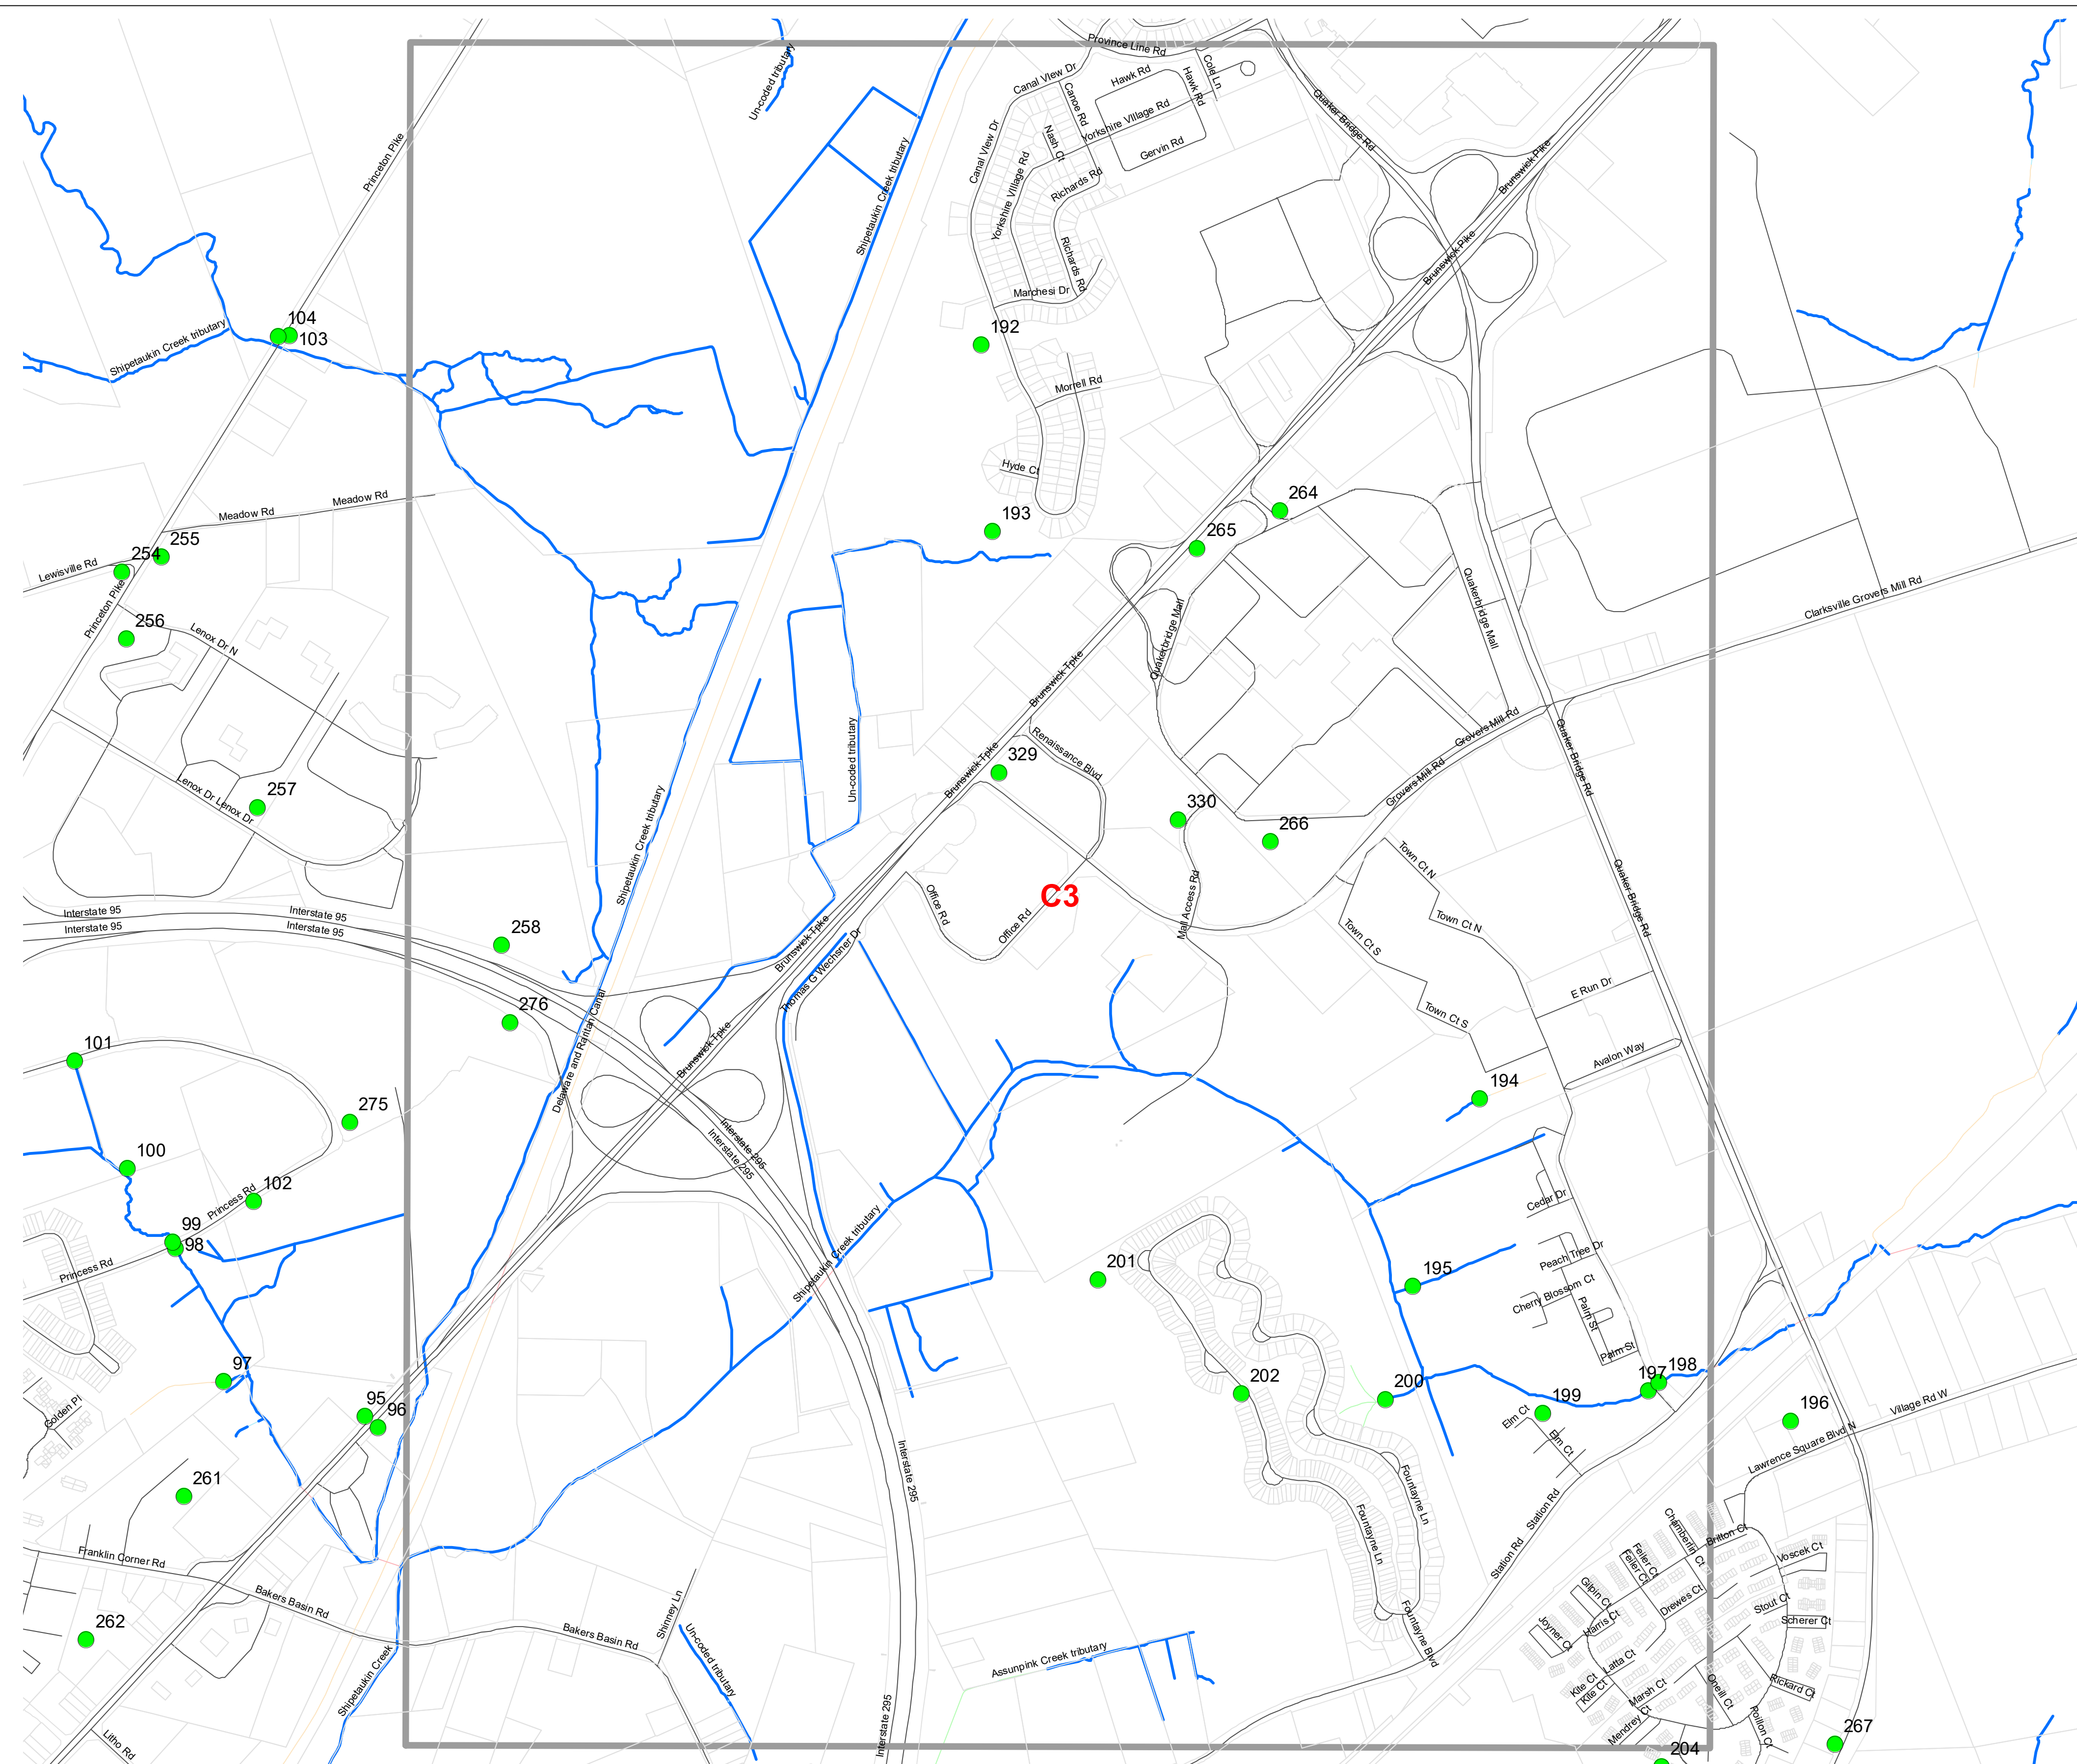

OUTFALL LOCATION MAP
LAWRENCE TOWNSHIP
MERCER COUNTY, NEW JERSEY

November 2020

INDEX MAP

0.5
Miles

**OUTFALL LOCATION MAP
LAWRENCE TOWNSHIP
MERCER COUNTY, NEW JERSEY**

November 2020

A1

0.5
Miles

0.5 Miles

**OUTFALL LOCATION MAP
LAWRENCE TOWNSHIP
MERCER COUNTY, NEW JERSEY**

November 2020

B2

**OUTFALL LOCATION MAP
LAWRENCE TOWNSHIP
MERCER COUNTY, NEW JERSEY**

November 2020

B3

0.5
Miles

OUTFALL LOCATION MAP
LAWRENCE TOWNSHIP
MERCER COUNTY, NEW JERSEY

November 2020

B4

**OUTFALL LOCATION MAP
LAWRENCE TOWNSHIP
MERCER COUNTY, NEW JERSEY**

November 2020

C1

0.5
Miles

**OUTFALL LOCATION MAP
LAWRENCE TOWNSHIP
MERCER COUNTY, NEW JERSEY**

November 2020

C2

0.5 Miles

**OUTFALL LOCATION MAP
LAWRENCE TOWNSHIP
MERCER COUNTY, NEW JERSEY**

November 2020

C3

0.5 Miles

OUTFALL LOCATION MAP
LAWRENCE TOWNSHIP
MERCER COUNTY, NEW JERSEY