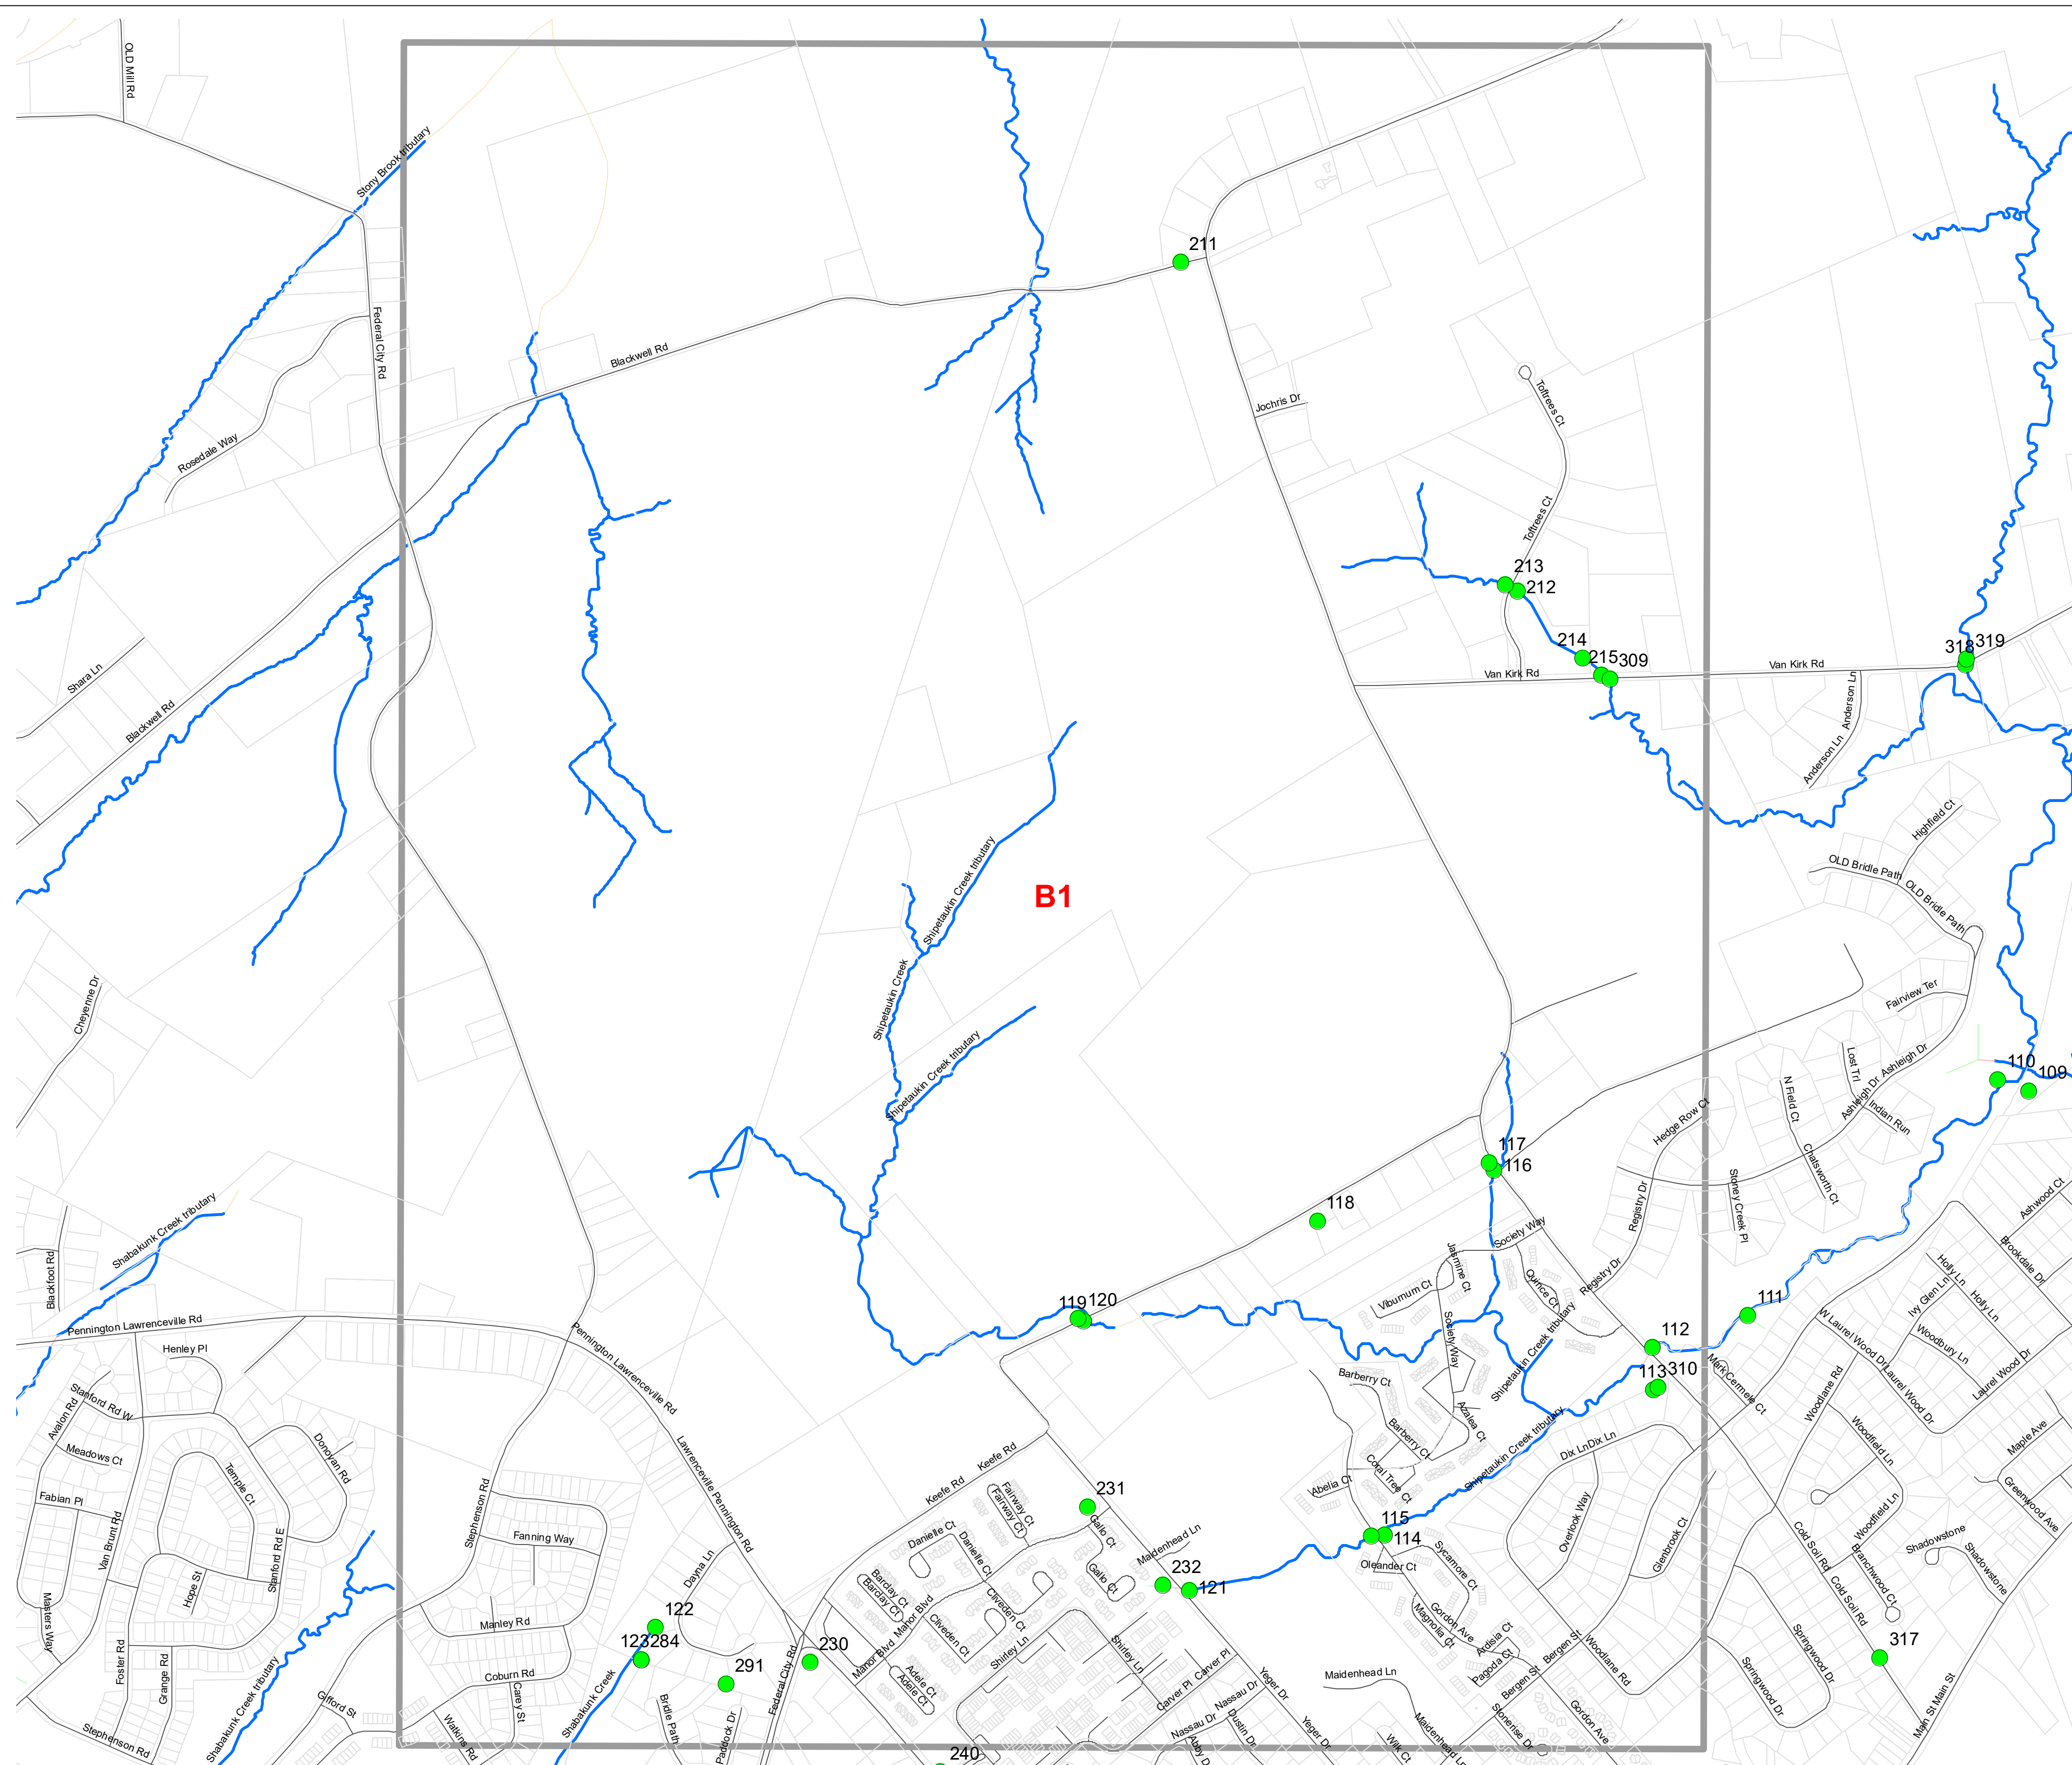

OUTFALL LOCATION MAP
LAWRENCE TOWNSHIP
MERCER COUNTY, NEW JERSEY

November 2020

INDEX MAP

0.5
Miles

**OUTFALL LOCATION MAP
LAWRENCE TOWNSHIP
MERCER COUNTY, NEW JERSEY**

November 2020

A1

0.5
Miles

**OUTFALL LOCATION MAP
LAWRENCE TOWNSHIP
MERCER COUNTY, NEW JERSEY**

November 2020

A2

A3

222

221

220

OUTFALL LOCATION MAP
LAWRENCE TOWNSHIP
MERCER COUNTY, NEW JERSEY

November 2020

A3

**OUTFALL LOCATION MAP
LAWRENCE TOWNSHIP
MERCER COUNTY, NEW JERSEY**

November 2020

A4

**OUTFALL LOCATION MAP
LAWRENCE TOWNSHIP
MERCER COUNTY, NEW JERSEY**

November 2020

B1

0.5 Miles

**OUTFALL LOCATION MAP
LAWRENCE TOWNSHIP
MERCER COUNTY, NEW JERSEY**

November 2020

B2

**OUTFALL LOCATION MAP
LAWRENCE TOWNSHIP
MERCER COUNTY, NEW JERSEY**

November 2020

B3

0.5
Miles